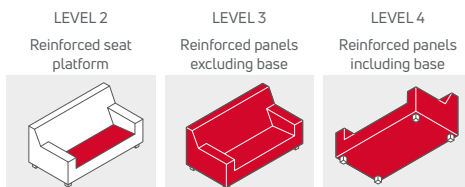

OPTIONS

- → Also available as standard model

COLOR/FINISH

Feet come available in Natural or Walnut

FABRIC

A wide choice of waterproof vinyls and fabrics

ASSEMBLY

Arrives assembled and ready to use

INSTALLATION/FITTING

No fitting required

MAINTENANCE

See upholstered furniture section of our online care guidelines

WARRANTY

7 year guarantee (does not include fabrics)