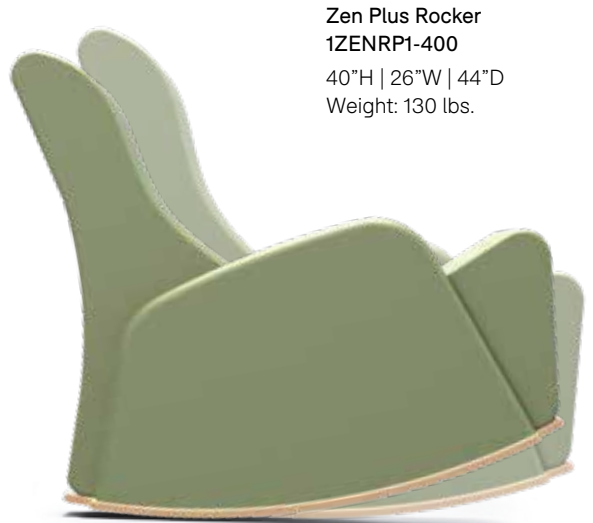

**ZEN PLUS**

*Rocker*

**Pineapple**

# For many of us, a gentle rocking motion can be a source of comfort

It's especially true for those on the autism spectrum - rocking back and forth can help to minimize the impact of outside stimuli, providing a source of focus, and in turn, a feeling of calm.

The Zen Plus Rocker's heavily weighted design makes it safe and stable, while internal reinforcement provides the strength and durability required for challenging environments.

Zen Plus Rocker  
1ZENRP1-400  
40"H | 26"W | 44"D  
Weight: 130 lbs.