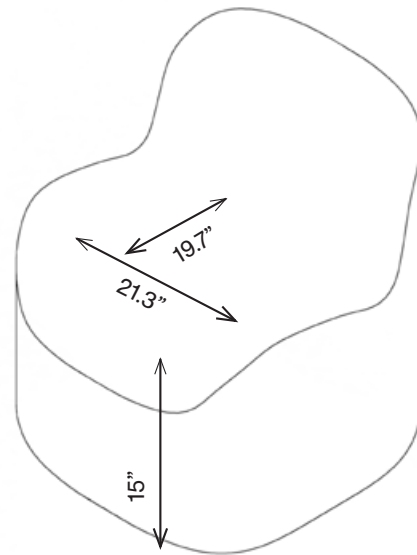

Pineapple

SEAL CHAIR

1SAS1-00

33.1"H | 29.5"W | 27.6"D

Seat Height: 15"

Weight: 57 lbs.

T

800.496.9324