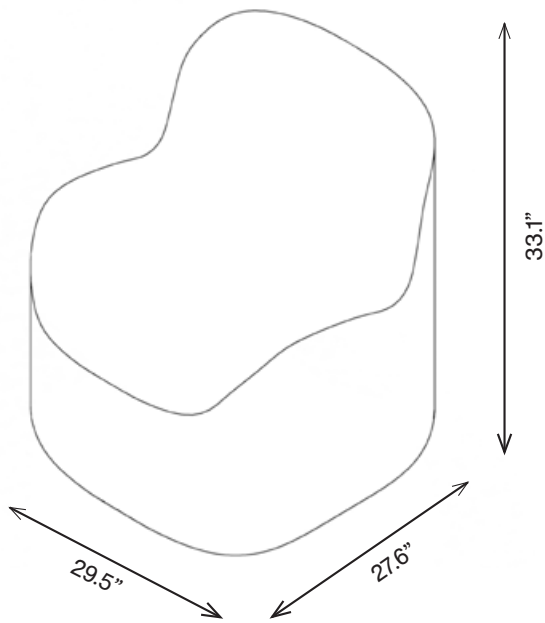

Pineapple

SEAL CHAIR

1SAS1-00

33.1"H | 29.5"W | 27.6"D

Seat Height: 15"

Weight: 57 lbs.

T

800.496.9324