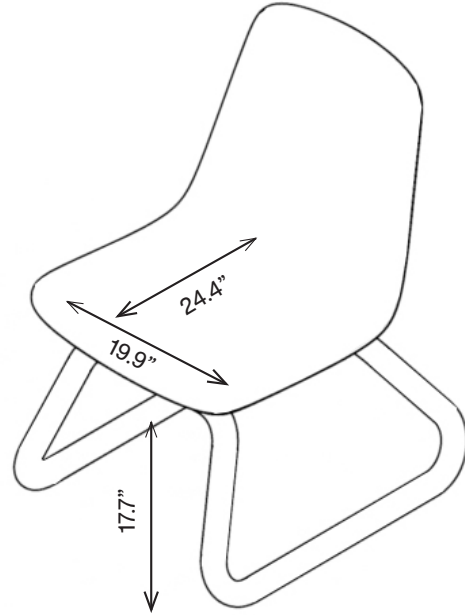

W

us.pineapplecontracts.com

Pineapple

KORGEN 1-SEATER

1KGG1
33.7"H | 21.3"W | 24.6"D
Weight: 33.1 lbs.

1KGG1 + 1KG1-ARM
33.7"H | 24.3"W | 24.6"D
Weight: 44.1 lbs.

T
E
W

800.496.9324
inquiries@pineapplecontracts.com
us.pineapplecontracts.com

Pineapple

KORGEN 1-SEATER

1KGG1-TT
33.7"H | 21.3"W | 24.6"D
Weight: 55.1 lbs.

T
E
W

800.496.9324
inquiries@pineapplecontracts.com
us.pineapplecontracts.com

Pineapple