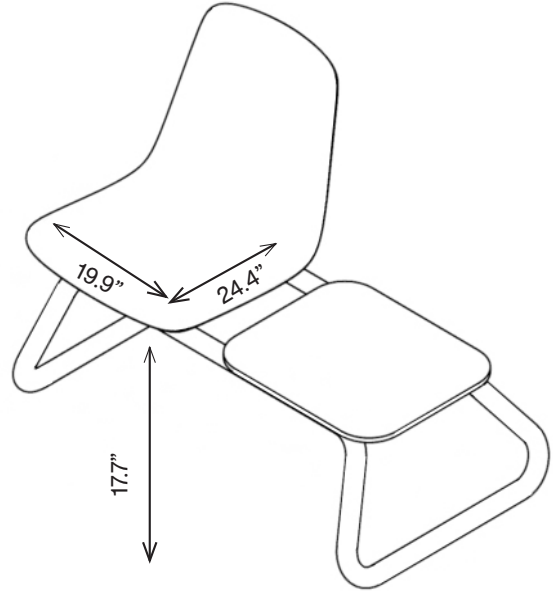

W

us.pineapplecontracts.com

Pineapple

KORGEN 1-SEATER

1KGG1
33.7"H | 21.3"W | 24.6"D
Weight: 33.1 lbs.

1KGG1 + 1KG1-ARM
33.7"H | 24.3"W | 24.6"D
Weight: 44.1 lbs.

T
E
W

800.496.9324
inquiries@pineapplecontracts.com
us.pineapplecontracts.com

Pineapple

KORGEN 1-SEATER

1KGG1-TT
33.7"H | 21.3"W | 24.6"D
Weight: 55.1 lbs.

T
E
W

800.496.9324
inquiries@pineapplecontracts.com
us.pineapplecontracts.com

Pineapple