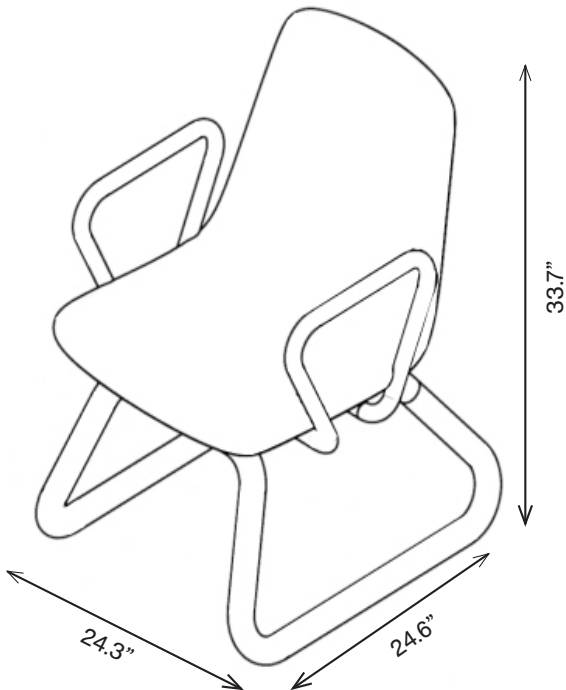

W

us.pineapplecontracts.com

Pineapple

KORGEN 1-SEATER

1KGG1
33.7"H | 21.3"W | 24.6"D
Weight: 33.1 lbs.

1KGG1 + 1KG1-ARM
33.7"H | 24.3"W | 24.6"D
Weight: 44.1 lbs.

T
E
W

800.496.9324
inquiries@pineapplecontracts.com
us.pineapplecontracts.com

Pineapple

KORGEN 1-SEATER

1KGG1-TT
33.7"H | 21.3"W | 24.6"D
Weight: 55.1 lbs.

T
E
W

800.496.9324
inquiries@pineapplecontracts.com
us.pineapplecontracts.com

Pineapple