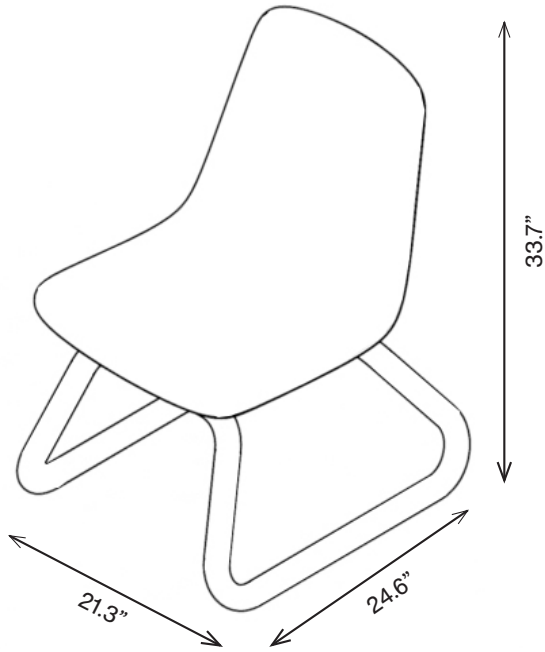

W

us.pineapplecontracts.com

Pineapple

KORGEN 1-SEATER

1KGG1
33.7"H | 21.3"W | 24.6"D
Weight: 33.1 lbs.

1KGG1 + 1KG1-ARM
33.7"H | 24.3"W | 24.6"D
Weight: 44.1 lbs.

T
E
W

800.496.9324
inquiries@pineapplecontracts.com
us.pineapplecontracts.com