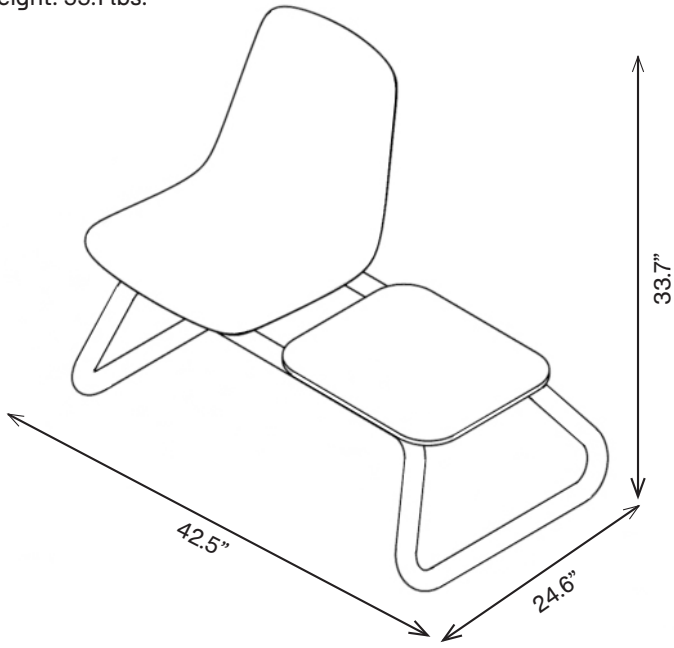

W

us.pineapplecontracts.com

Pineapple

KORGEN 1-SEATER

1KGG1
33.7"H | 21.3"W | 24.6"D
Weight: 33.1 lbs.

1KGG1 + 1KG1-ARM
33.7"H | 24.3"W | 24.6"D
Weight: 44.1 lbs.

T
E
W

800.496.9324
inquiries@pineapplecontracts.com
us.pineapplecontracts.com

Pineapple

KORGEN 1-SEATER

1KGG1-TT
33.7"H | 21.3"W | 24.6"D
Weight: 55.1 lbs.

T
E
W

800.496.9324
inquiries@pineapplecontracts.com
us.pineapplecontracts.com

Pineapple