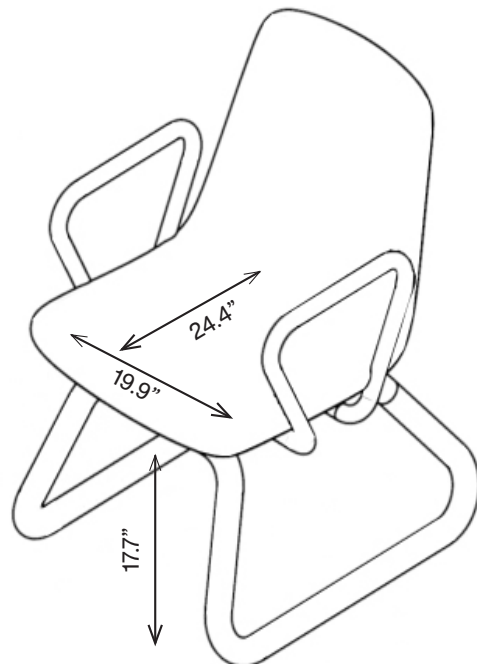

W

us.pineapplecontracts.com

Pineapple

KORGEN 1-SEATER

1KGG1
33.7"H | 21.3"W | 24.6"D
Weight: 33.1 lbs.

1KGG1 + 1KG1-ARM
33.7"H | 24.3"W | 24.6"D
Weight: 44.1 lbs.

T
E
W

800.496.9324
inquiries@pineapplecontracts.com
us.pineapplecontracts.com

Pineapple

KORGEN 1-SEATER

1KGG1-TT
33.7"H | 21.3"W | 24.6"D
Weight: 55.1 lbs.

T
E
W

800.496.9324
inquiries@pineapplecontracts.com
us.pineapplecontracts.com

Pineapple