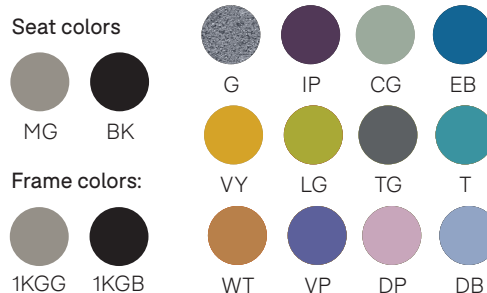

Seat colors (MOQ: 18 units)

## COLOR/FINISH

Choose from 2 frame colors (Moonwalk, Black). Choose from 2 core seat colors (Moonwalk, Black), or 12 other non-core colors (Cool Green, Icon Purple, Vegas Yellow, Thunder Gray, Lime Green, Epic Blue, Granite, Teal, Warm Terracotta, Violet Purple, Dusty Pink, Dusty Blue)