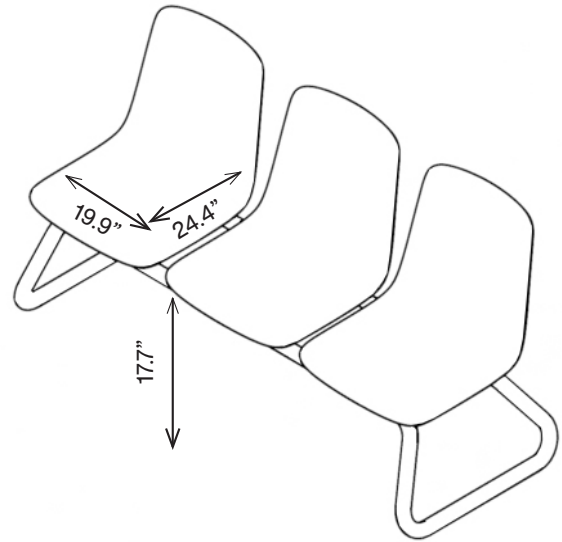

# KORGEN 3-SEATER

1KGG3  
33.7"H | 63.8"W | 24.6"D  
Weight: 81.6 lbs.

1KGG3 + 1KG1-ARM  
33.7"H | 66.8"W | 24.6"D  
Weight: 92.6 lbs.

T	800.496.9324
E	<a href="mailto:inquiries@pineapplecontracts.com">inquiries@pineapplecontracts.com</a>
W	<a href="http://us.pineapplecontracts.com">us.pineapplecontracts.com</a>