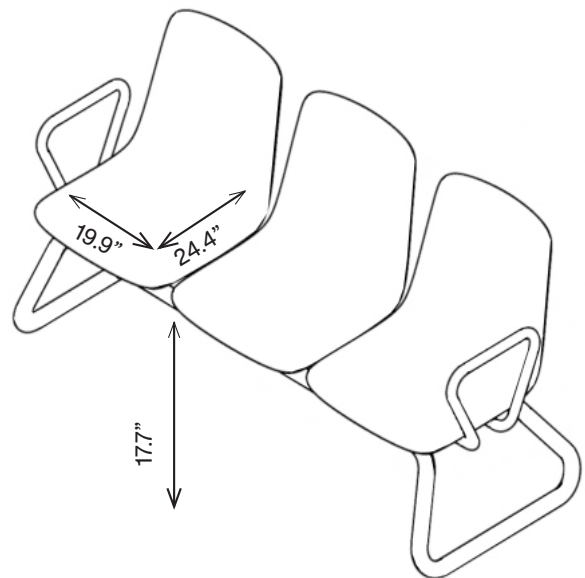

# KORGEN 3-SEATER

1KGG3  
33.7"H | 63.8"W | 24.6"D  
Weight: 81.6 lbs.

1KGG3 + 1KG1-ARM  
33.7"H | 66.8"W | 24.6"D  
Weight: 92.6 lbs.

T	800.496.9324
E	<a href="mailto:inquiries@pineapplecontracts.com">inquiries@pineapplecontracts.com</a>
W	<a href="http://us.pineapplecontracts.com">us.pineapplecontracts.com</a>