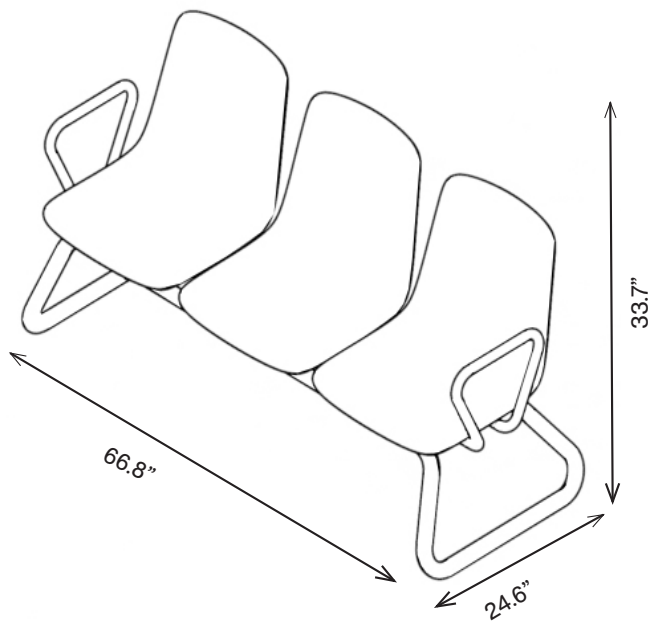

# KORGEN 3-SEATER

1KGG3  
33.7"H | 63.8"W | 24.6"D  
Weight: 81.6 lbs.

1KGG3 + 1KG1-ARM  
33.7"H | 66.8"W | 24.6"D  
Weight: 92.6 lbs.

T	800.496.9324
E	<a href="mailto:inquiries@pineapplecontracts.com">inquiries@pineapplecontracts.com</a>
W	<a href="http://us.pineapplecontracts.com">us.pineapplecontracts.com</a>