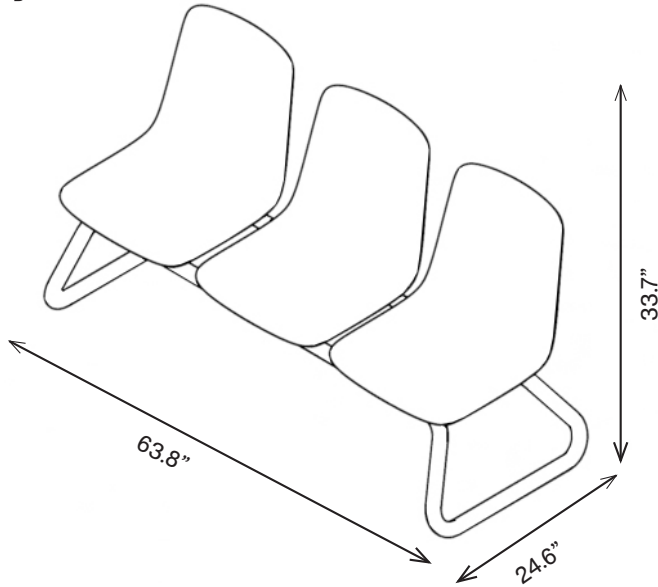

KORGEN 3-SEATER

1KGG3
33.7"H | 63.8"W | 24.6"D
Weight: 81.6 lbs.