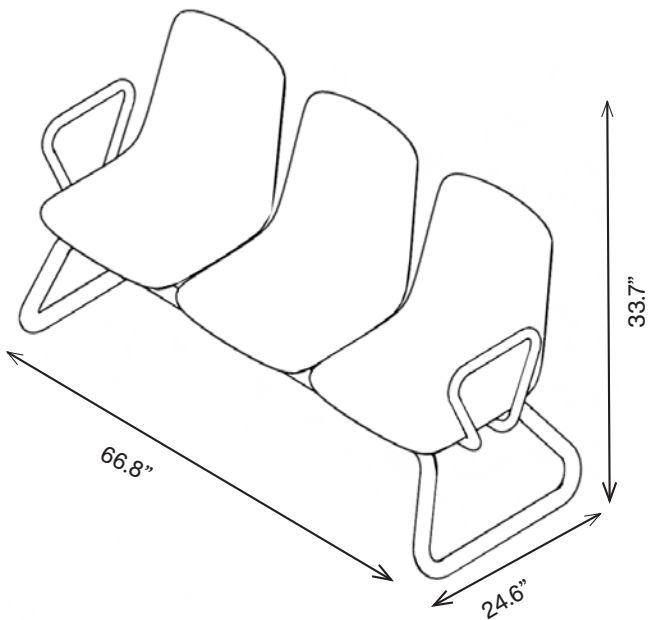

W

us.pineapplecontracts.com

Pineapple

KORGEN 3-SEATER

1KGG3
33.7"H | 63.8"W | 24.6"D
Weight: 81.6 lbs.

1KGG3 + 1KG1-ARM
33.7"H | 66.8"W | 24.6"D
Weight: 92.6 lbs.

T
E
W

800.496.9324