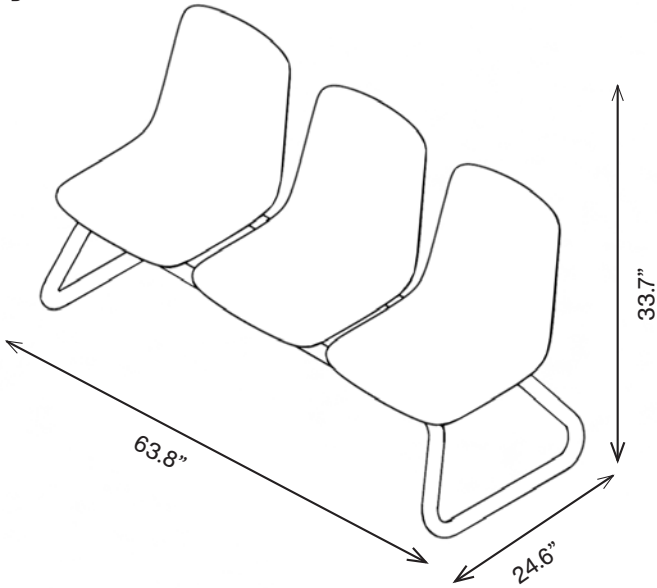

W

us.pineapplecontracts.com

Pineapple

KORGEN 3-SEATER

1KGG3
33.7"H | 63.8"W | 24.6"D
Weight: 81.6 lbs.

1KGG3 + 1KG1-ARM
33.7"H | 66.8"W | 24.6"D
Weight: 92.6 lbs.

T
E
W

800.496.9324