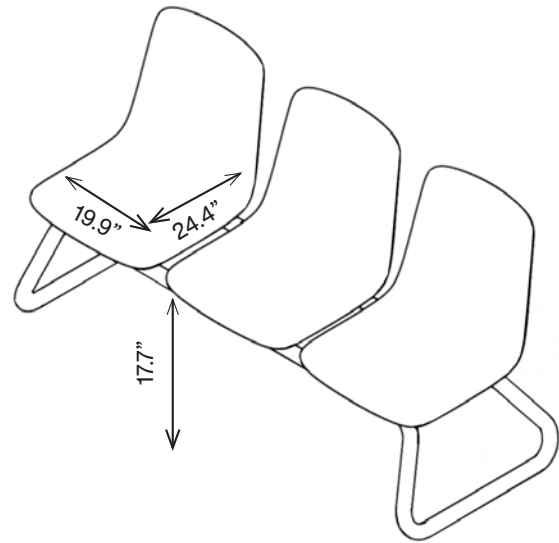

W

us.pineapplecontracts.com

Pineapple

KORGEN 3-SEATER

1KGG3
33.7"H | 63.8"W | 24.6"D
Weight: 81.6 lbs.

1KGG3 + 1KG1-ARM
33.7"H | 66.8"W | 24.6"D
Weight: 92.6 lbs.

T
E
W

800.496.9324