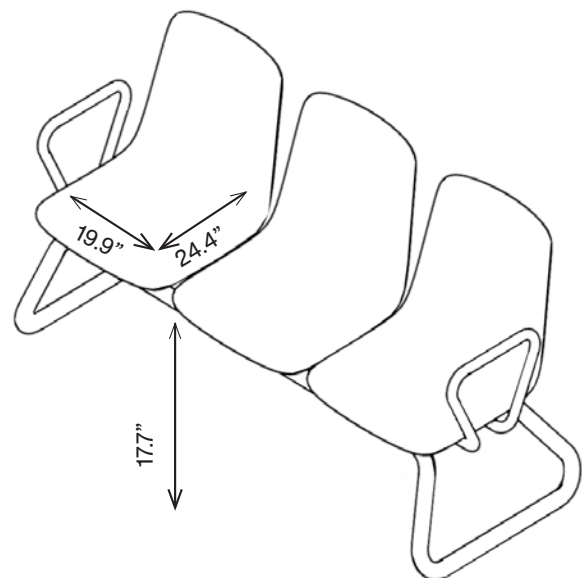

W

us.pineapplecontracts.com

Pineapple

KORGEN 3-SEATER

1KGG3
33.7"H | 63.8"W | 24.6"D
Weight: 81.6 lbs.

1KGG3 + 1KG1-ARM
33.7"H | 66.8"W | 24.6"D
Weight: 92.6 lbs.

T
E
W

800.496.9324