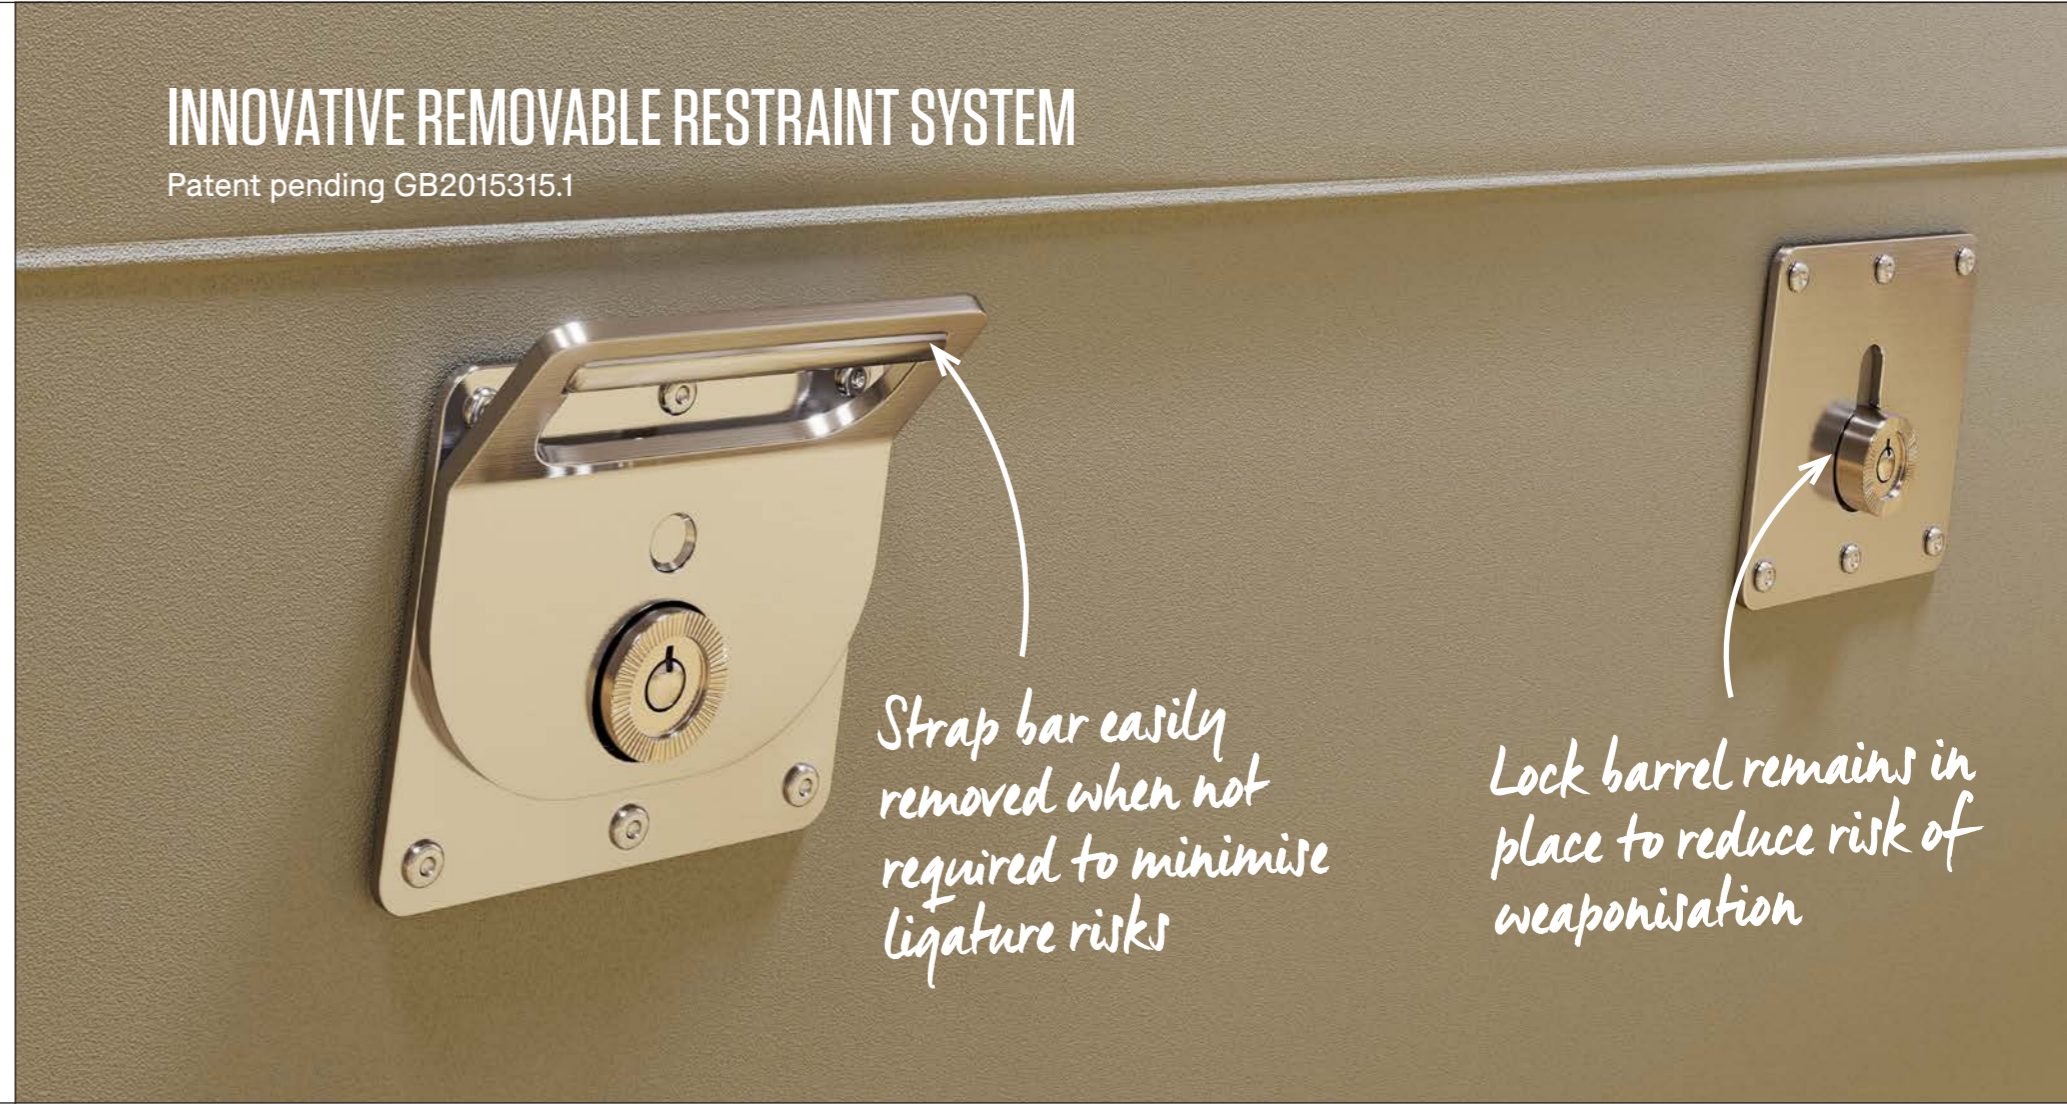

# RESTRAINT SYSTEMS

Safe, secure and practical

**Pineapple**

**RYNO®**

Compatible with:  
Ryno bed without storage

<p><b>Fixed loop restraint bracket (Location: Side)</b> Code: 6RYA-10</p> 	<p><b>Universal fixed restraint bracket (Location: Side and/or foot)</b> Code: 6RYA-90</p> 	<p><b>Removable restraint bracket (Location: Side and/or foot)</b> Code: 6RYA-56 &amp; 6RYA-50</p> 
<p><b>Loop restraint bracket (Location: Foot)</b> Code: 6RYA-20</p> 	<p>Compatible with: Ryno bed without storage &amp; Sovie beds</p>	<p><b>Removable loop restraint bracket (Location: Side and/or foot)</b> Code: 6RYA-56 &amp; 6RYA-60</p> 

Compatible with: Ryno bed with storage

**SOVIE**

<p><b>Fixed restraint bracket (Location: Side, Foot, Mattress platform)</b> Code: 6RYA-40</p> 	<p><b>Removable restraint bracket (Location: Side and/or foot)</b> Code: 6RYA-56 &amp; 6RYA-50</p> 
<p>Compatible with: Sovie Flare &amp; box bed</p>	<p><b>Removable loop restraint bracket (Location: Side and/or foot)</b> Code: 6RYA-56 &amp; 6RYA-60</p> 

RYNO/SOVIE REMOVABLE BRACKETS	RYNO LOOP BRACKETS	SOVIE FIXED BRACKETS
<ul style="list-style-type: none"> <li>→ 4mm zinc-passivated steel</li> <li>→ Secure rivet fixings</li> <li>→ Bracket can be unlocked with key (provided) and removed when not in use</li> <li>→ Compatible with straps up to 70mm wide</li> <li>→ Compatible with Ryno bed without storage and all Sovie beds</li> </ul>	<ul style="list-style-type: none"> <li>→ Stainless steel</li> <li>→ Secure rivet fixings</li> <li>→ Compatible with Ryno bed with storage</li> <li>→ Compatible with straps up to 70mm wide</li> </ul>	<ul style="list-style-type: none"> <li>→ Powdercoated steel</li> <li>→ Secure bolt fixings</li> <li>→ Compatible with all Sovie beds</li> <li>→ Compatible with straps up to 70mm wide</li> </ul>