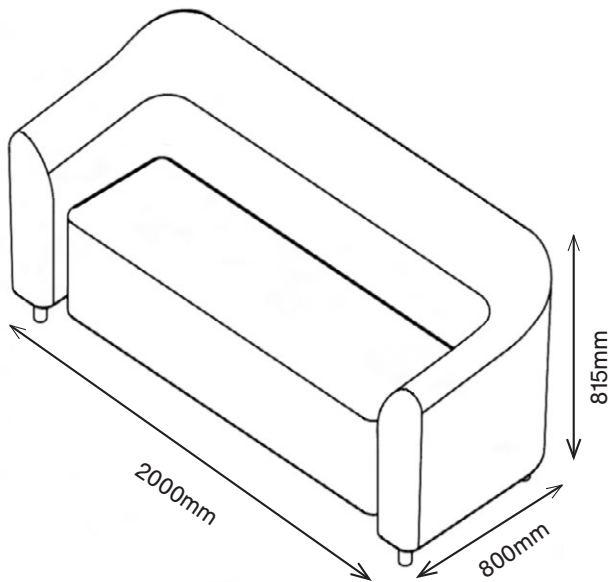

# CODA 3-SEATER

1CDA3-900

815H | 2000W | 800D (mm)

Seat Height: 450mm

Weight: 90kg

T  
E  
W

800.496.9324

[inquiries@pineapplecontracts.com](mailto:inquiries@pineapplecontracts.com)