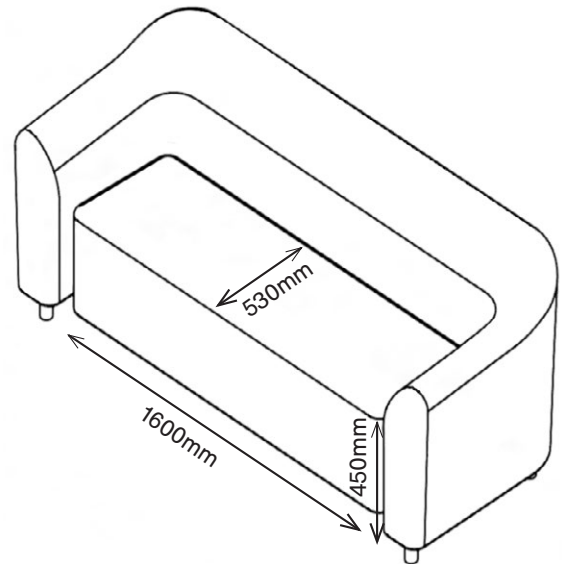

# CODA 3-SEATER

1CDA3-900

815H | 2000W | 800D (mm)

Seat Height: 450mm

Weight: 90kg

T  
E  
W

800.496.9324

[inquiries@pineapplecontracts.com](mailto:inquiries@pineapplecontracts.com)