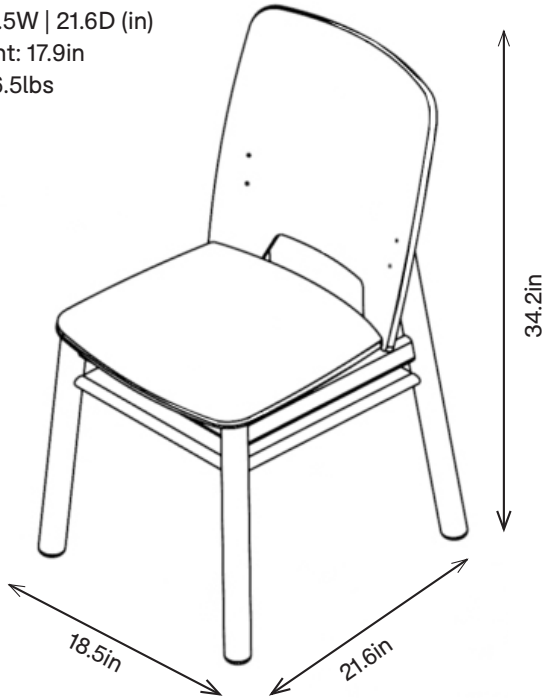

1MZA1-100
34.2H | 18.5W | 21.6D (in)
Seat height: 18.8in
Weight: 16.5lbs

COLOR/FINISH

Seat platform is Birch plywood with solid Birch legs. Wood is finished in a clear lacquer using a 10% white pigment which matches our [Rock range](#).

Pineapple

MONZA CHAIR

1MZA1-300
34.2H | 18.5W | 21.6D (in)
Seat height: 17.9in
Weight: 16.5lbs

1MZA1-100
34.2H | 18.5W | 21.6D (in)
Seat height: 18.8in
Weight: 16.5lbs