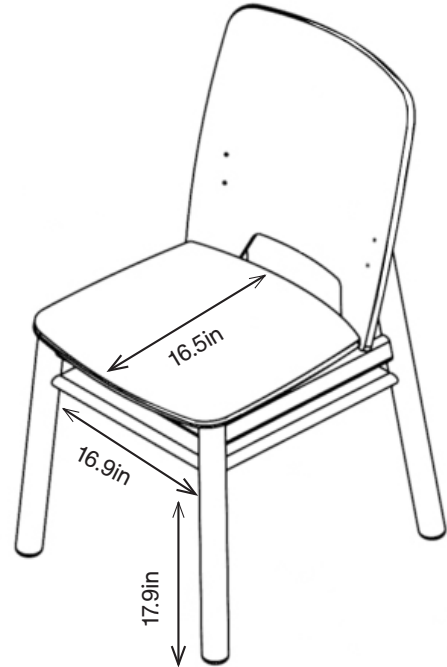

1MZA1-100
34.2H | 18.5W | 21.6D (in)
Seat height: 18.8in
Weight: 16.5lbs

COLOR/FINISH

Seat platform is Birch plywood with solid Birch legs. Wood is finished in a clear lacquer using a 10% white pigment which matches our [Rock range](#).

Pineapple

MONZA CHAIR

1MZA1-300
34.2H | 18.5W | 21.6D (in)
Seat height: 17.9in
Weight: 16.5lbs

1MZA1-100
34.2H | 18.5W | 21.6D (in)
Seat height: 18.8in
Weight: 16.5lbs