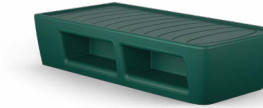

Ryno 3' bed with storage
1RYBS
18.9H | 82.7L | 39.8W (in)
Weight: 227lbs