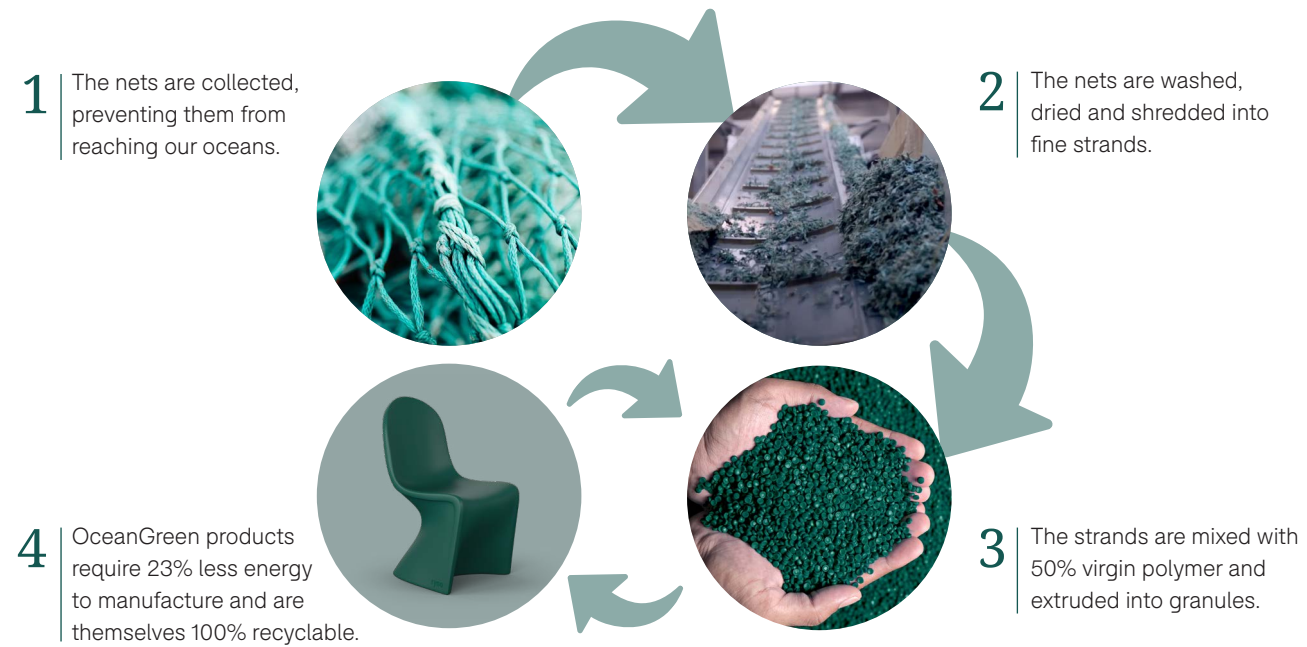

## REDUCING CARBON EMISSIONS

By reducing the amount of virgin material used to produce our furniture, we reduce the energy consumption by 23%

We’re assessing all of our products for carbon reduction opportunities.

The OceanGreen material offers a 16% reduction in carbon emissions.

By using *recycled* materials to manufacture *recyclable* products, we’re creating a sustainable supply chain.

1. [https://www.greenpeace.org/static/planet4-international-stateless/2019/11/8f290a4f-ghostgearfishingreport2019\\_greenpeace.pdf](https://www.greenpeace.org/static/planet4-international-stateless/2019/11/8f290a4f-ghostgearfishingreport2019_greenpeace.pdf)