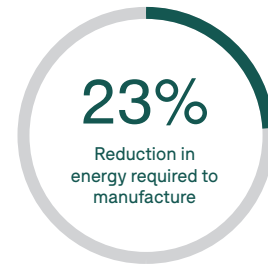

KEEPING OUR OCEANS CLEAN

Abandoned or lost fishing equipment account for around 10% of the plastics that end up in our oceans.¹

“Ghost nets” like these can be harmful to sea life, with fish, birds, crabs and other species becoming tangled in them and attracting larger animals like dolphins and whales which can also become trapped. They can also cause damage to sea beds and coral reefs by becoming snagged and shading them from sunlight.

By collecting these nets before they reach our oceans, and use them to manufacture our products, we’re minimising the harm abandoned nets can cause to our oceans.

REDUCING CARBON EMISSIONS

By reducing the amount of virgin material used to produce our furniture, we reduce the energy consumption by 23%