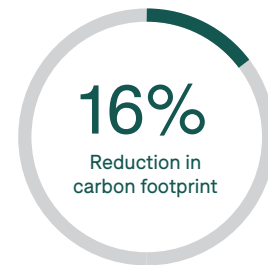

We’re assessing all of our products for carbon reduction opportunities.

The OceanGreen material offers a 16% reduction in carbon emissions.

By using *recycled* materials to manufacture *recyclable* products, we’re creating a sustainable supply chain.