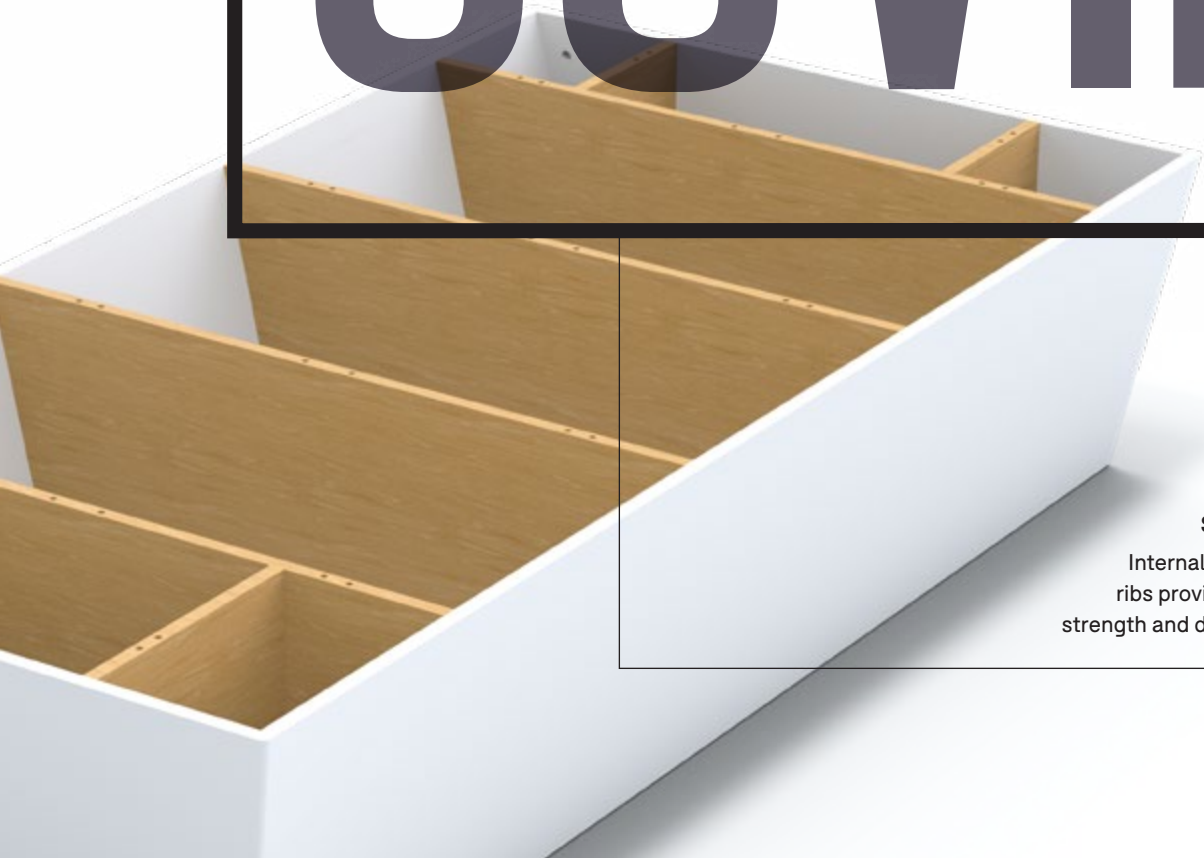

SOVIE

This range has been designed to provide an ideal safety solution for beds in challenging environments.

Fixed or removable restraints available with fully customizable number of fixings and locations [below](#)

Infill panels can be used to minimize concealment opportunities when positioned against a wall [above](#)

Strength
Internal support ribs provide extra strength and durability

Water resistance
Sovie's one-piece mattress platform has no joints or crevices through which liquid can permeate, preserving hygiene and infection control levels

Kydex material
The Sovie bed is coated in Kydex* - a tough plastic found in aircraft interiors. It has an extremely durable finish which withstands impact and is resistant to tough chemical cleaners. It is also flame-retardant and anti-bacterial.

**white finish uses Kydex,
hickory uses Epotesch thermoformed plastic*