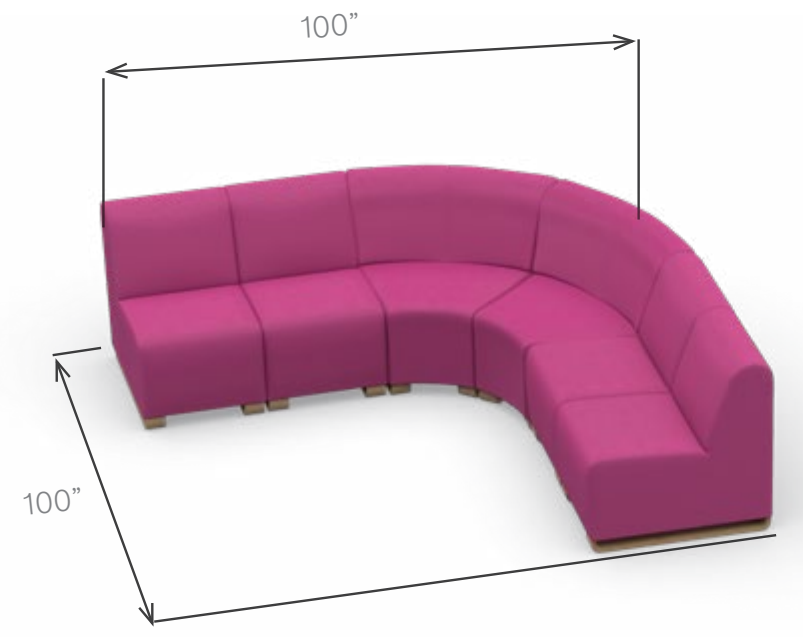

OHIO PLUS 2

Versatile modular design helps you make the most of your space