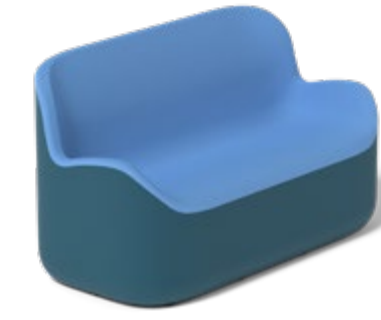

Seal anti-concealment chair
1SAS1-70
33.1"H | 29.5"W | 27.6"D
Unweighted 57.3 lbs.

Seal anti-concealment loveseat
1SAS2-90
33.1"H | 59.1"W | 27.6"D
Unweighted 99.2 lbs.