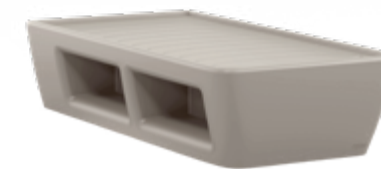

Extremely durable one-piece construction

RYNO[®] BED

Seat static weight tested to

Ryno 3' bed with storage
1RYBS
18.9"H | 82.7"W | 39.8"D
Weight: 227 lbs.

Ryno 3' bed
1RYB
18.9"H | 82.7"W | 39.8"D
Weight: 243 lbs.