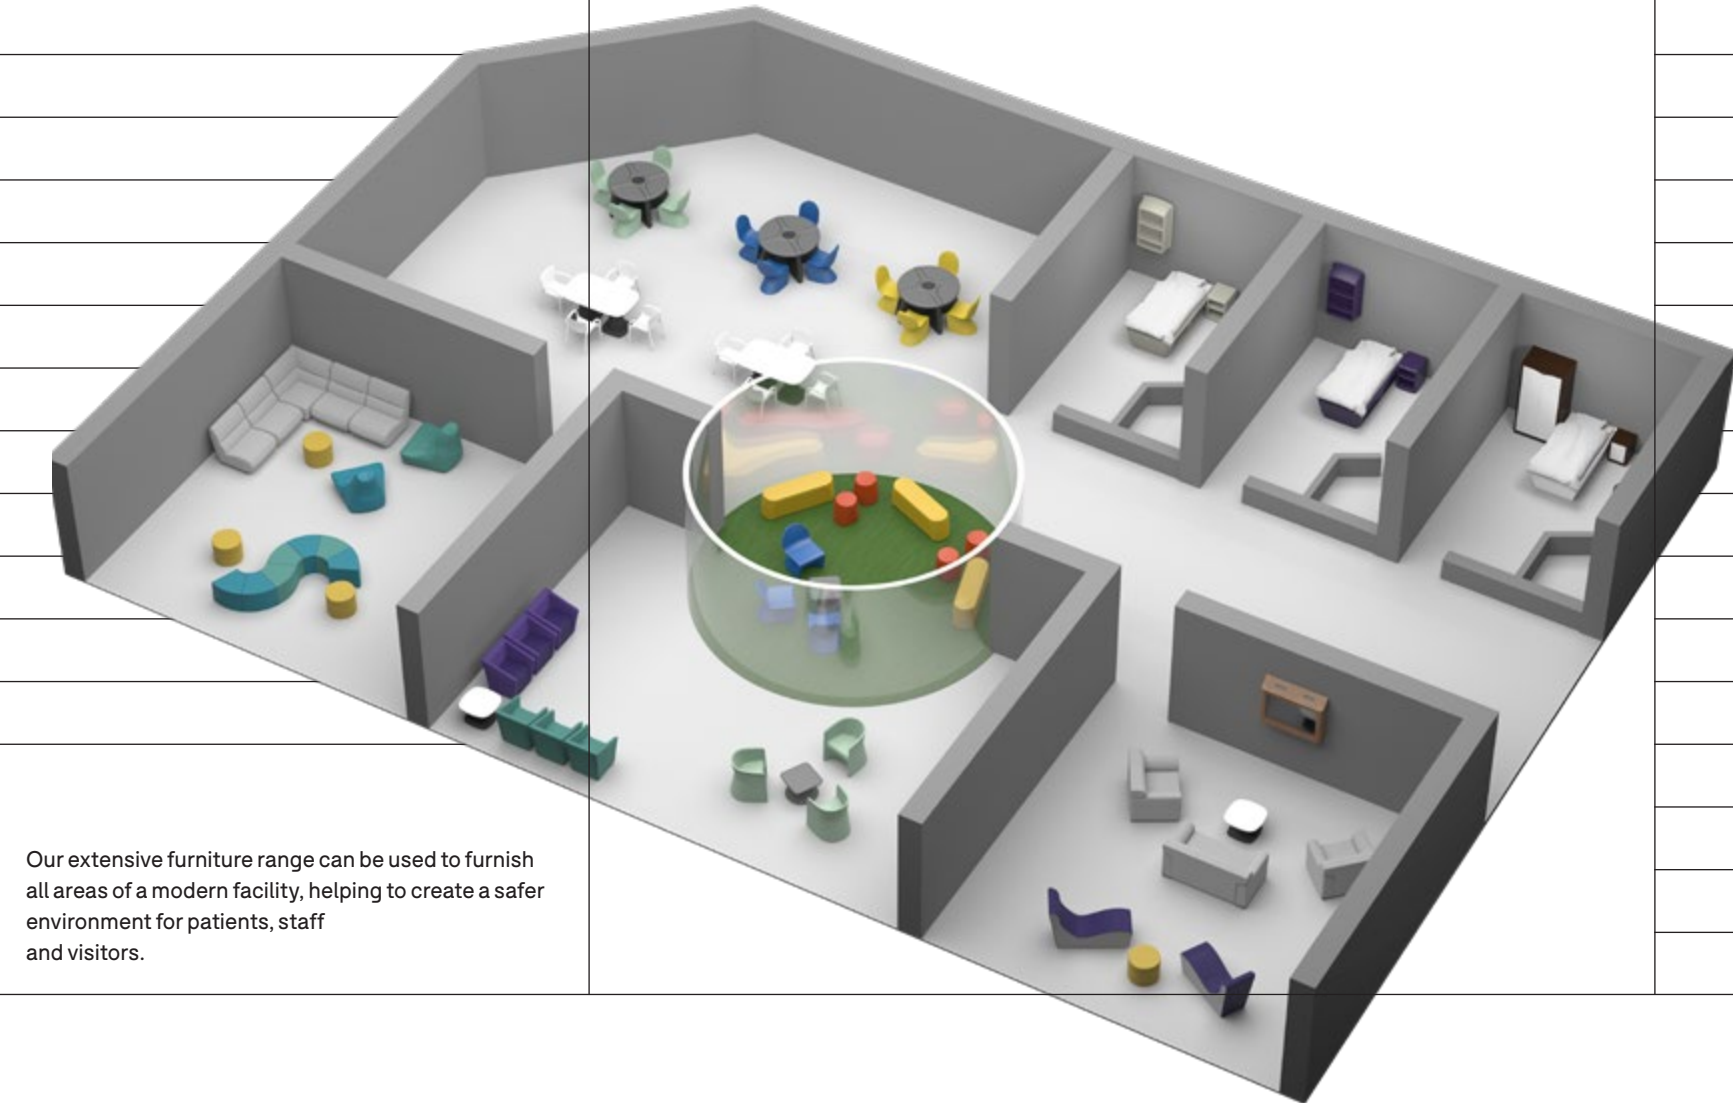

THE FULL PACKAGE

Our extensive furniture range can be used to furnish all areas of a modern facility, helping to create a safer environment for patients, staff and visitors.