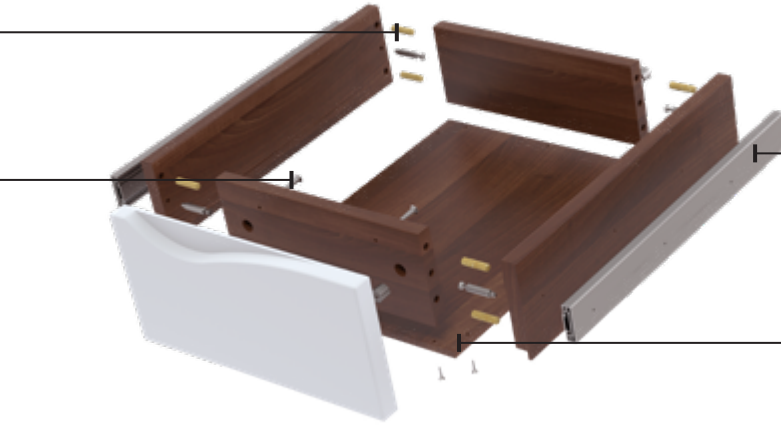

Heavy-duty drawer runners with 88 lbs. load carrying capacity

Thick bottom creates added rigidity