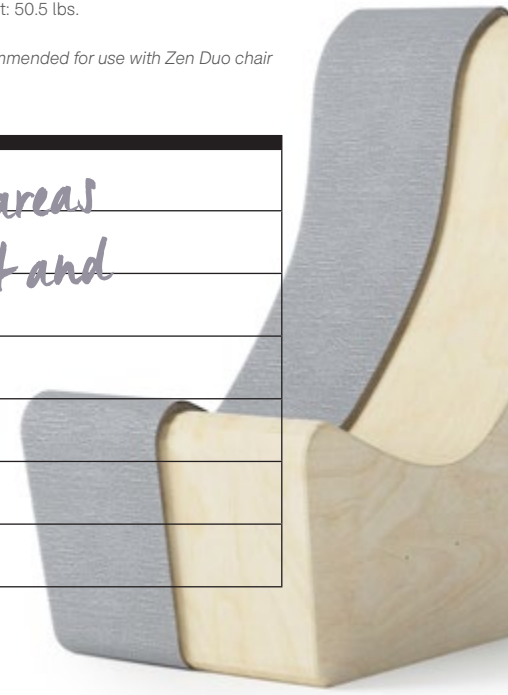

ZEN PLUS

Seat static weight tested to 1100 LBS.

Zen Plus chair
1ZENP1-400
39.4"H | 23.6"W | 58.5"D
Weight: 135.5 lbs.

Zen Plus duo chair
1ZENDP-400
39.4"H | 23.6"W | 39"D
Weight: 91.5 lbs.

Zen Plus armchair
1ZENP1-500
39.3"H | 28"W | 43.3"D
Weight: 110 lbs.

Zen Plus duo footstool*
1ZENDSP-400
17.7"H | 21.3"W | 21.5"D
Weight: 50.5 lbs.

**recommended for use with Zen Duo chair*

KEY FEATURES	OPTIONS	Perfect for areas of calm, rest and relaxation
<ul style="list-style-type: none"> → Plywood reinforcement, including a fully enclosed base to prevent concealment → Designed to prevent rapid standing motion, creating a safer and calmer environment → Smoothly reclined shape prevents pressure points and provides comfort → Weighted to deter mishandling 	<ul style="list-style-type: none"> → Also available as standard model → Dual fabrics for added personalization → Wide choice of water-resistant upholstery 	