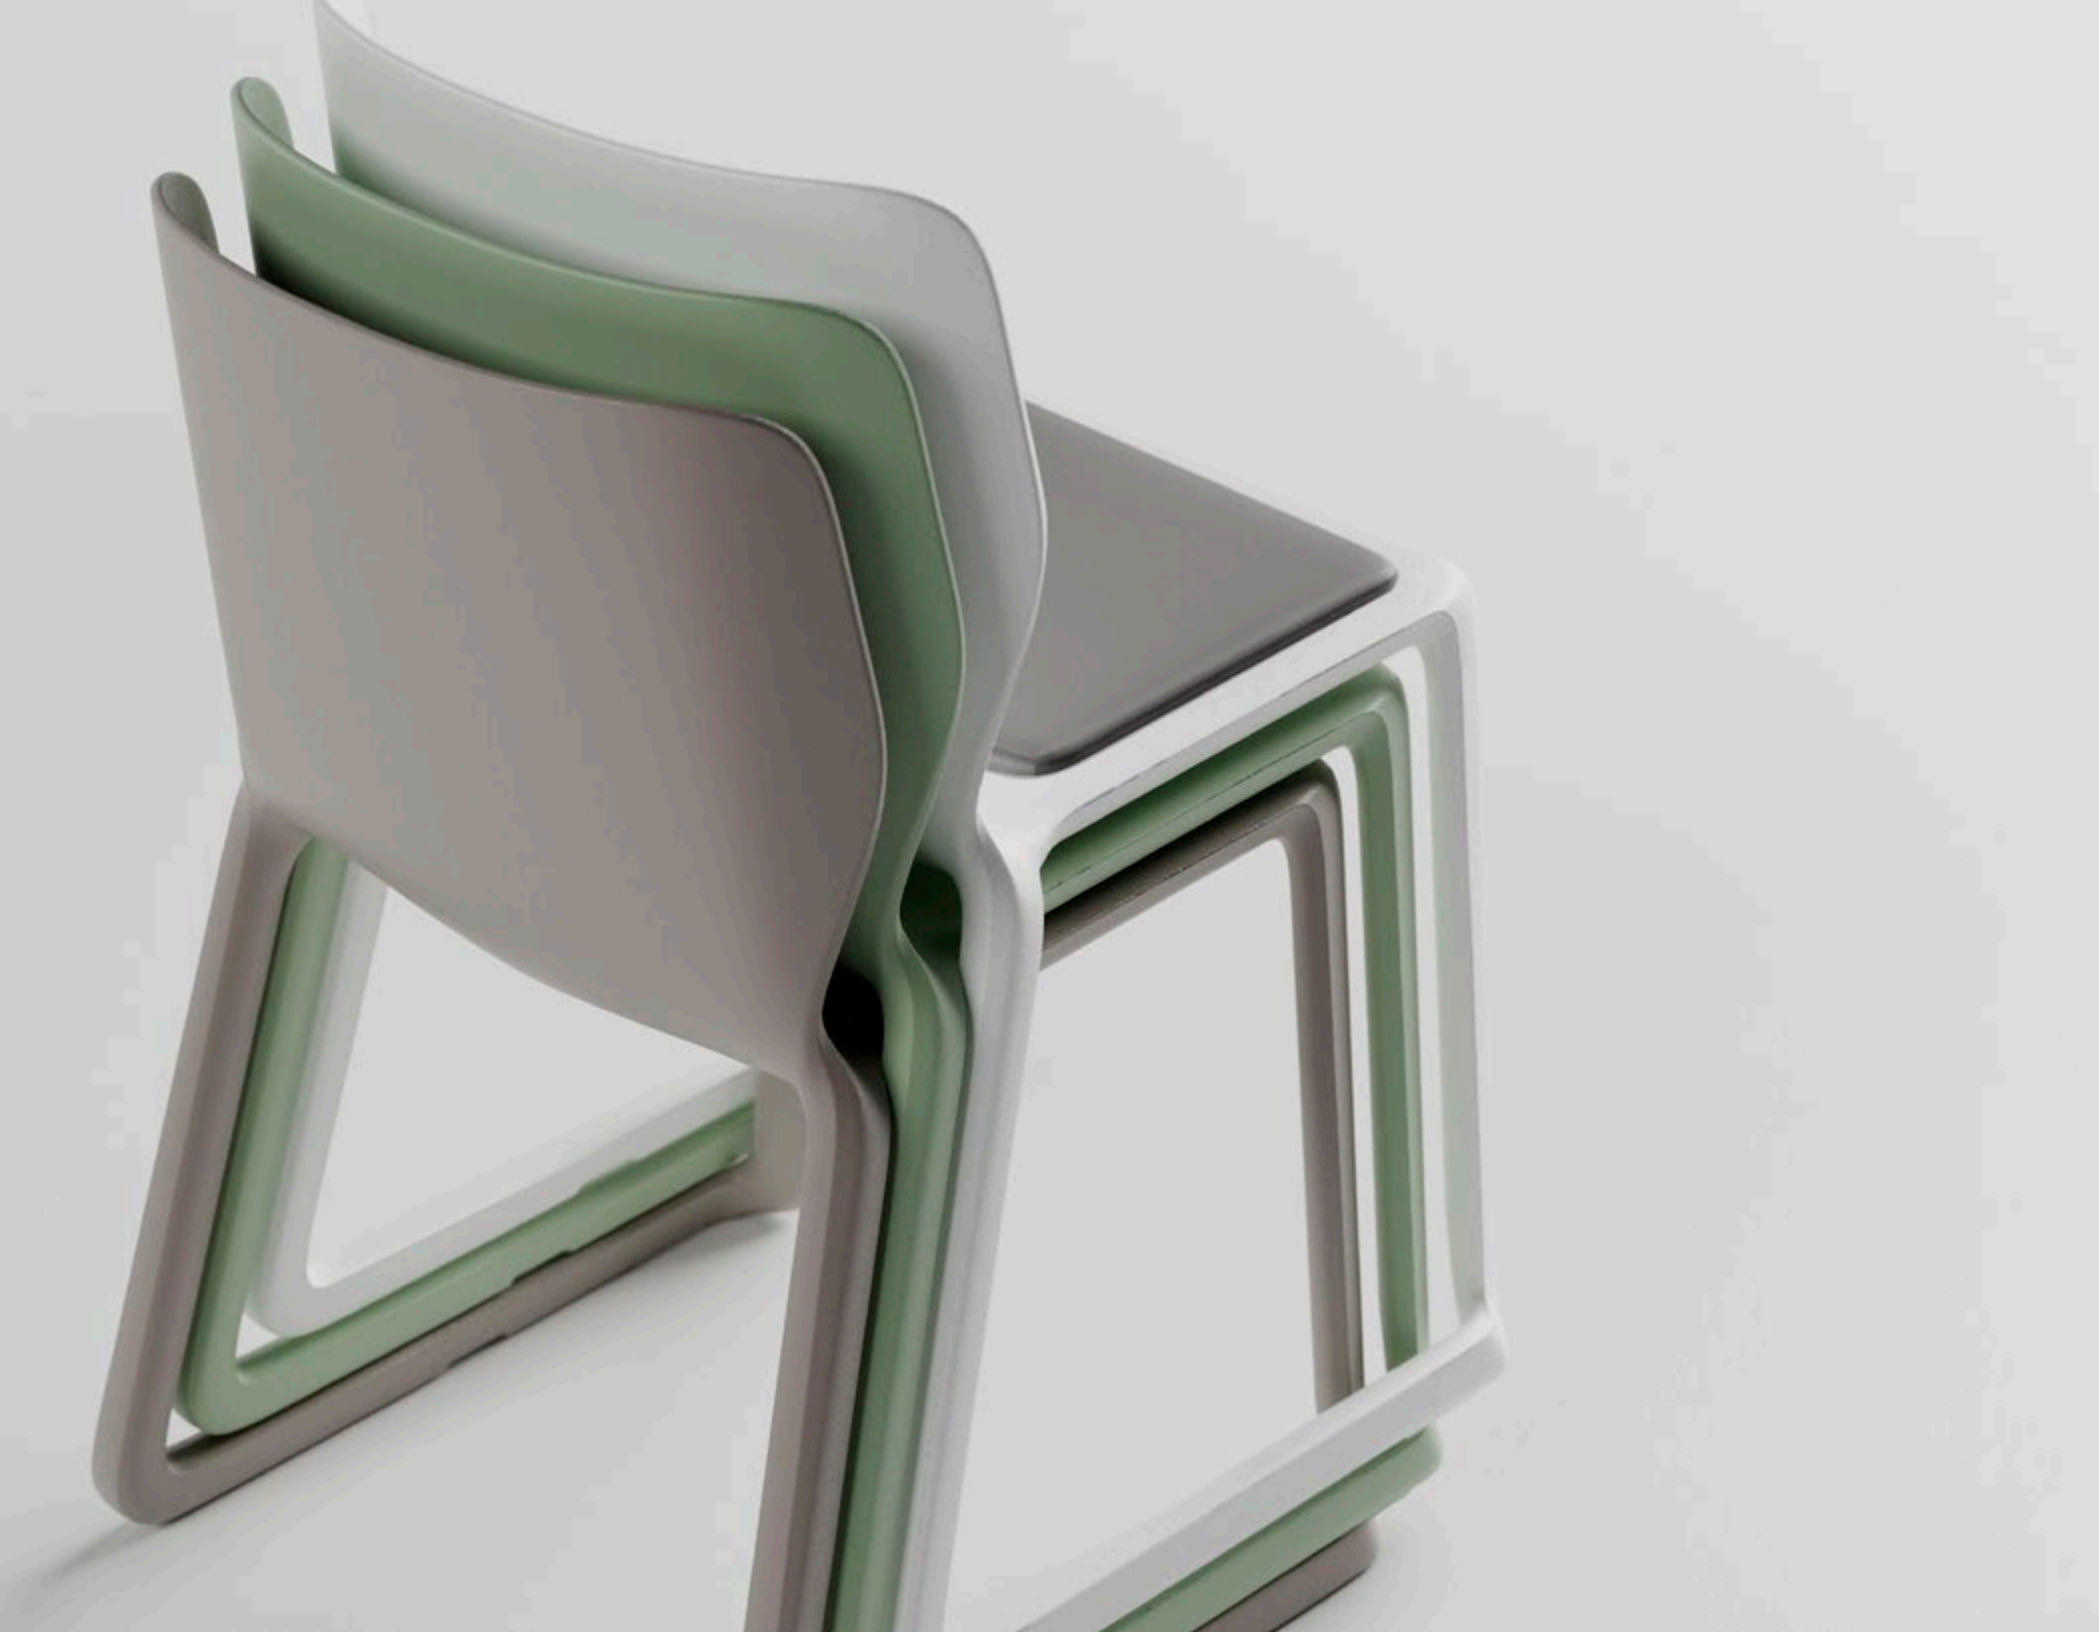

BOLD

*Stackable for
easy storage*

KEY FEATURES

- → Versatile stacking chair (stacks 6 high) perfect for bedrooms, learning spaces and cafés
- → Robust sled design minimizes stress on individual legs, reducing the risk of damage in challenging environments
- → Water-resistant, hygienic and easy to clean
- → Water-resistant foam seat pad (grey)

- → Made from 100% recyclable Polypropylene material, with additives which greatly increase impact resistance and compressive strength
- → Strength and stability tested for severe non-domestic use (BS EN 16139:2013 - Level 2)

OPTIONS

- → Available in Moonwalk Grey, Cool Green and Alpine White