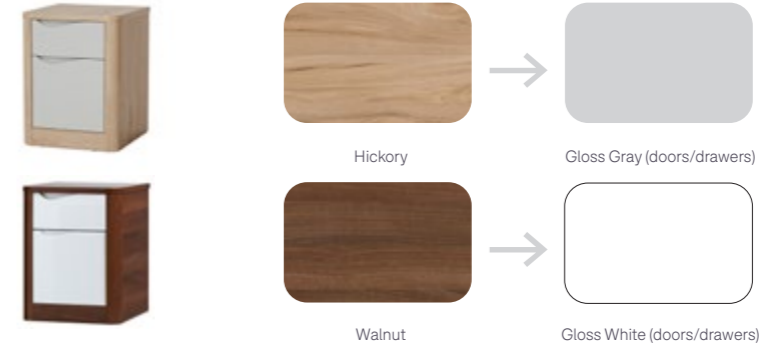

COLORS AND FINISHES

Pineapple

Phone: +1 800.496.9324

Email: inquiries@pineapplecontracts.com
pineapplecontracts.com

*Contact us for
more information!*

Pineapple

RYNO® Colors

Pineapple

ACUMEN Finishes

HARBY Finishes

CUMULUS Finishes

SOVIE Finishes

TOUCH Colors

NERO Colors

RYNO® Activity table

BOLD Colors

XEON PLUS Colors