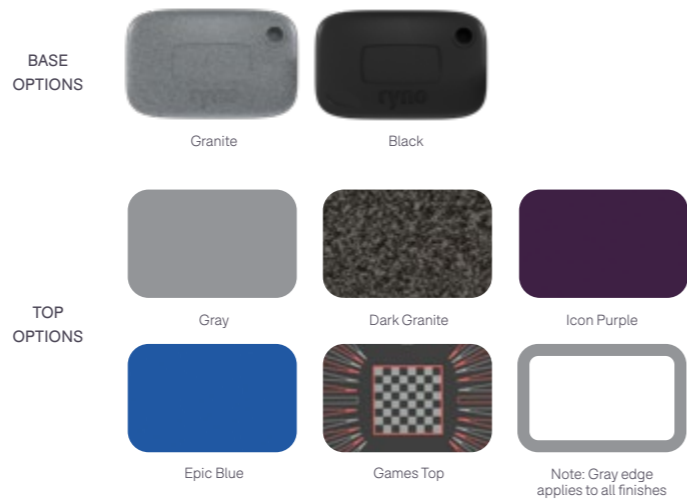

ACUMEN Finishes

HARBY Finishes

CUMULUS Finishes

SOVIE Finishes

TOUCH Colors

NERO Colors

RYNO® Activity table

BOLD Colors

XEON PLUS Colors