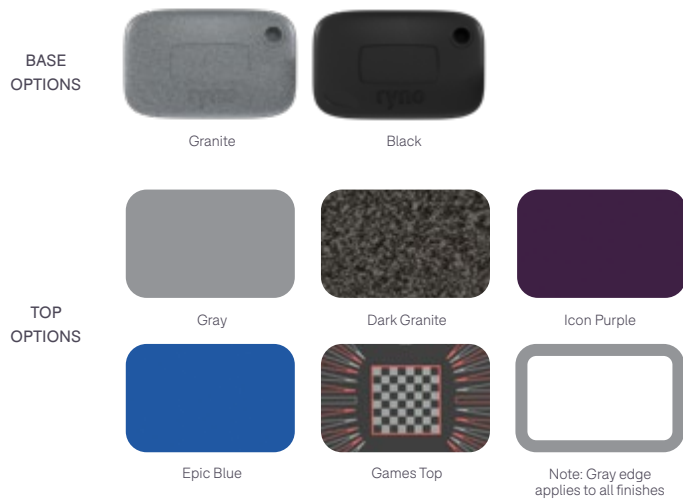

COLORS AND FINISHES

Pineapple

Phone: +1 800.496.9324

Email: inquiries@pineapplecontracts.com
pineapplecontracts.com

*Contact us for
more information!*

Pineapple

RYNO® Colors

RYNO® Activity table

BOLD Colors

XEON PLUS Colors

Pineapple

ACUMEN Finishes

Hickory

Gloss Gray (doors/drawers)

Walnut

Gloss White (doors/drawers)

White

TOUCH Colors

Oyster
Gray

Mustard
Yellow

Coral
Red

Capri
Blue

Liquorice
Black

NERO Colors

Blue

Orange

Red

Green

Black