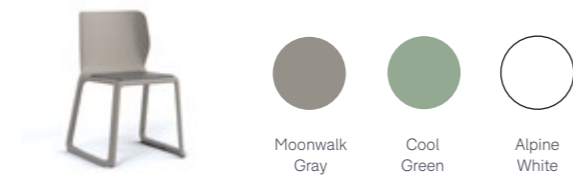

ACUMEN Finishes

HARBY Finishes

CUMULUS Finishes

SOVIE Finishes

TOUCH Colors

NERO Colors

RYNO® Activity table

BOLD Colors

XEON PLUS Colors