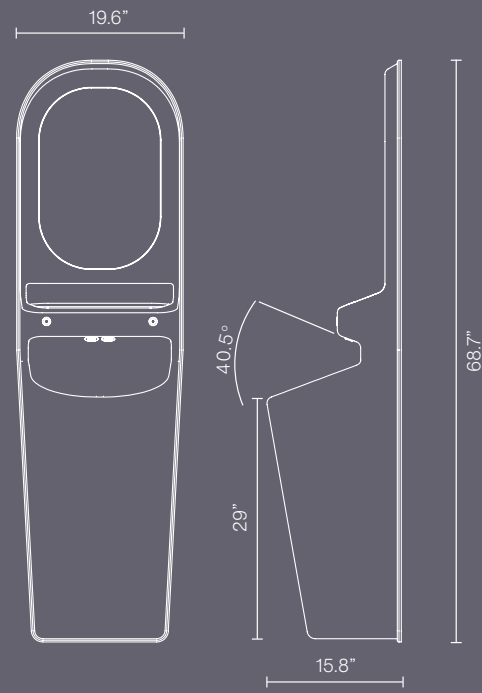

# ARC BASINS

in collaboration with **ONVO**

**Arc basin without storage**  
1AC-01  
68.7" H | 19.6" W | 15.8" D

**Arc basin with storage**  
1AC-02  
68.7" H | 19.6" W | 15.8" D

**Arc accessible basin**  
1AC-03  
64.5" H | 19.6" W | 19" D

<b>ARC TOILET</b>	in collaboration with <b>ONVO</b>
-------------------	-----------------------------------

**Arc Toilet**  
1ACT-01  
16.7" H | 15.9" W | 21.1" D

<b>KEY FEATURES</b>		<b>OPTIONS</b>
<ul style="list-style-type: none"> <li>→ Carefully angled surfaces designed to minimize ligature risks</li> <li>→ Seamless surface has no dirt traps, offering excellent hygiene properties</li> <li>→ Solid-surface material is extremely resistant to impact</li> </ul>	<ul style="list-style-type: none"> <li>→ Stain-resistant, easy to clean material</li> <li>→ Hidden fixtures are inaccessible to prevent tampering</li> <li>→ Integrated toilet seat (with color demarcation to aid recognition) to prevent damage</li> </ul>	<ul style="list-style-type: none"> <li>→ Choose from Polar White, Sky Blue and Mist Gray</li> </ul> <div style="text-align: center;"> <span style="display: inline-block; width: 10px; height: 10px; border: 1px solid black; border-radius: 50%; margin-right: 5px;"></span> <span style="display: inline-block; width: 10px; height: 10px; background-color: #4a86e8; border-radius: 50%; margin-right: 5px;"></span> <span style="display: inline-block; width: 10px; height: 10px; background-color: #808080; border-radius: 50%;"></span> </div>

### ARC BASIN

Without storage