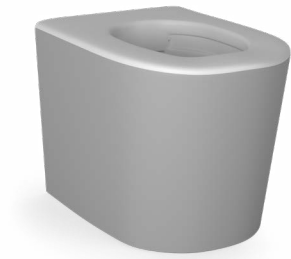

Arc Toilet
1ACT-01
16.7" H | 15.9" W | 21.1" D

KEY FEATURES		OPTIONS
→ Carefully angled surfaces designed to minimize ligature risks → Seamless surface has no dirt traps, offering excellent hygiene properties → Solid-surface material is extremely resistant to impact	→ Stain-resistant, easy to clean material → Hidden fixtures are inaccessible to prevent tampering → Integrated toilet seat (with color demarcation to aid recognition) to prevent damage	→ Choose from Polar White, Sky Blue and Mist Gray