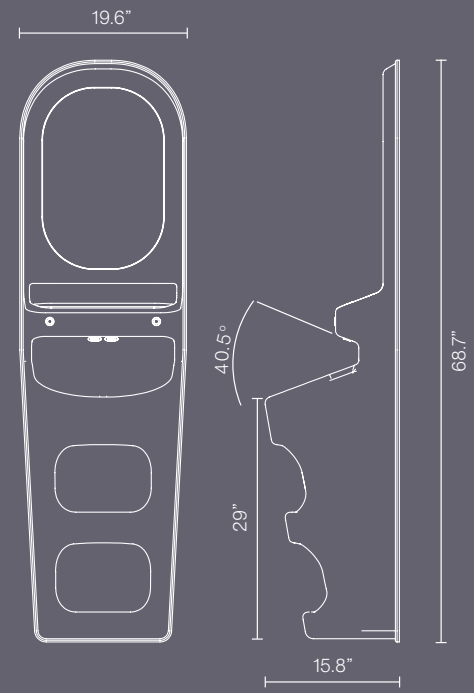

ARC BASIN

With storage