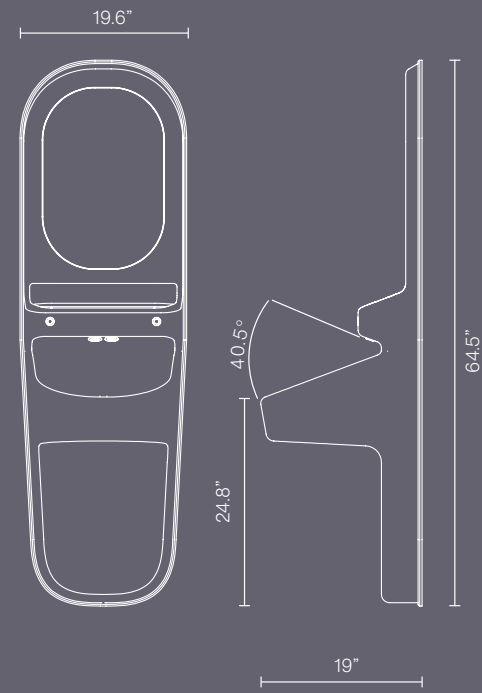

ARC BASIN

Accessible