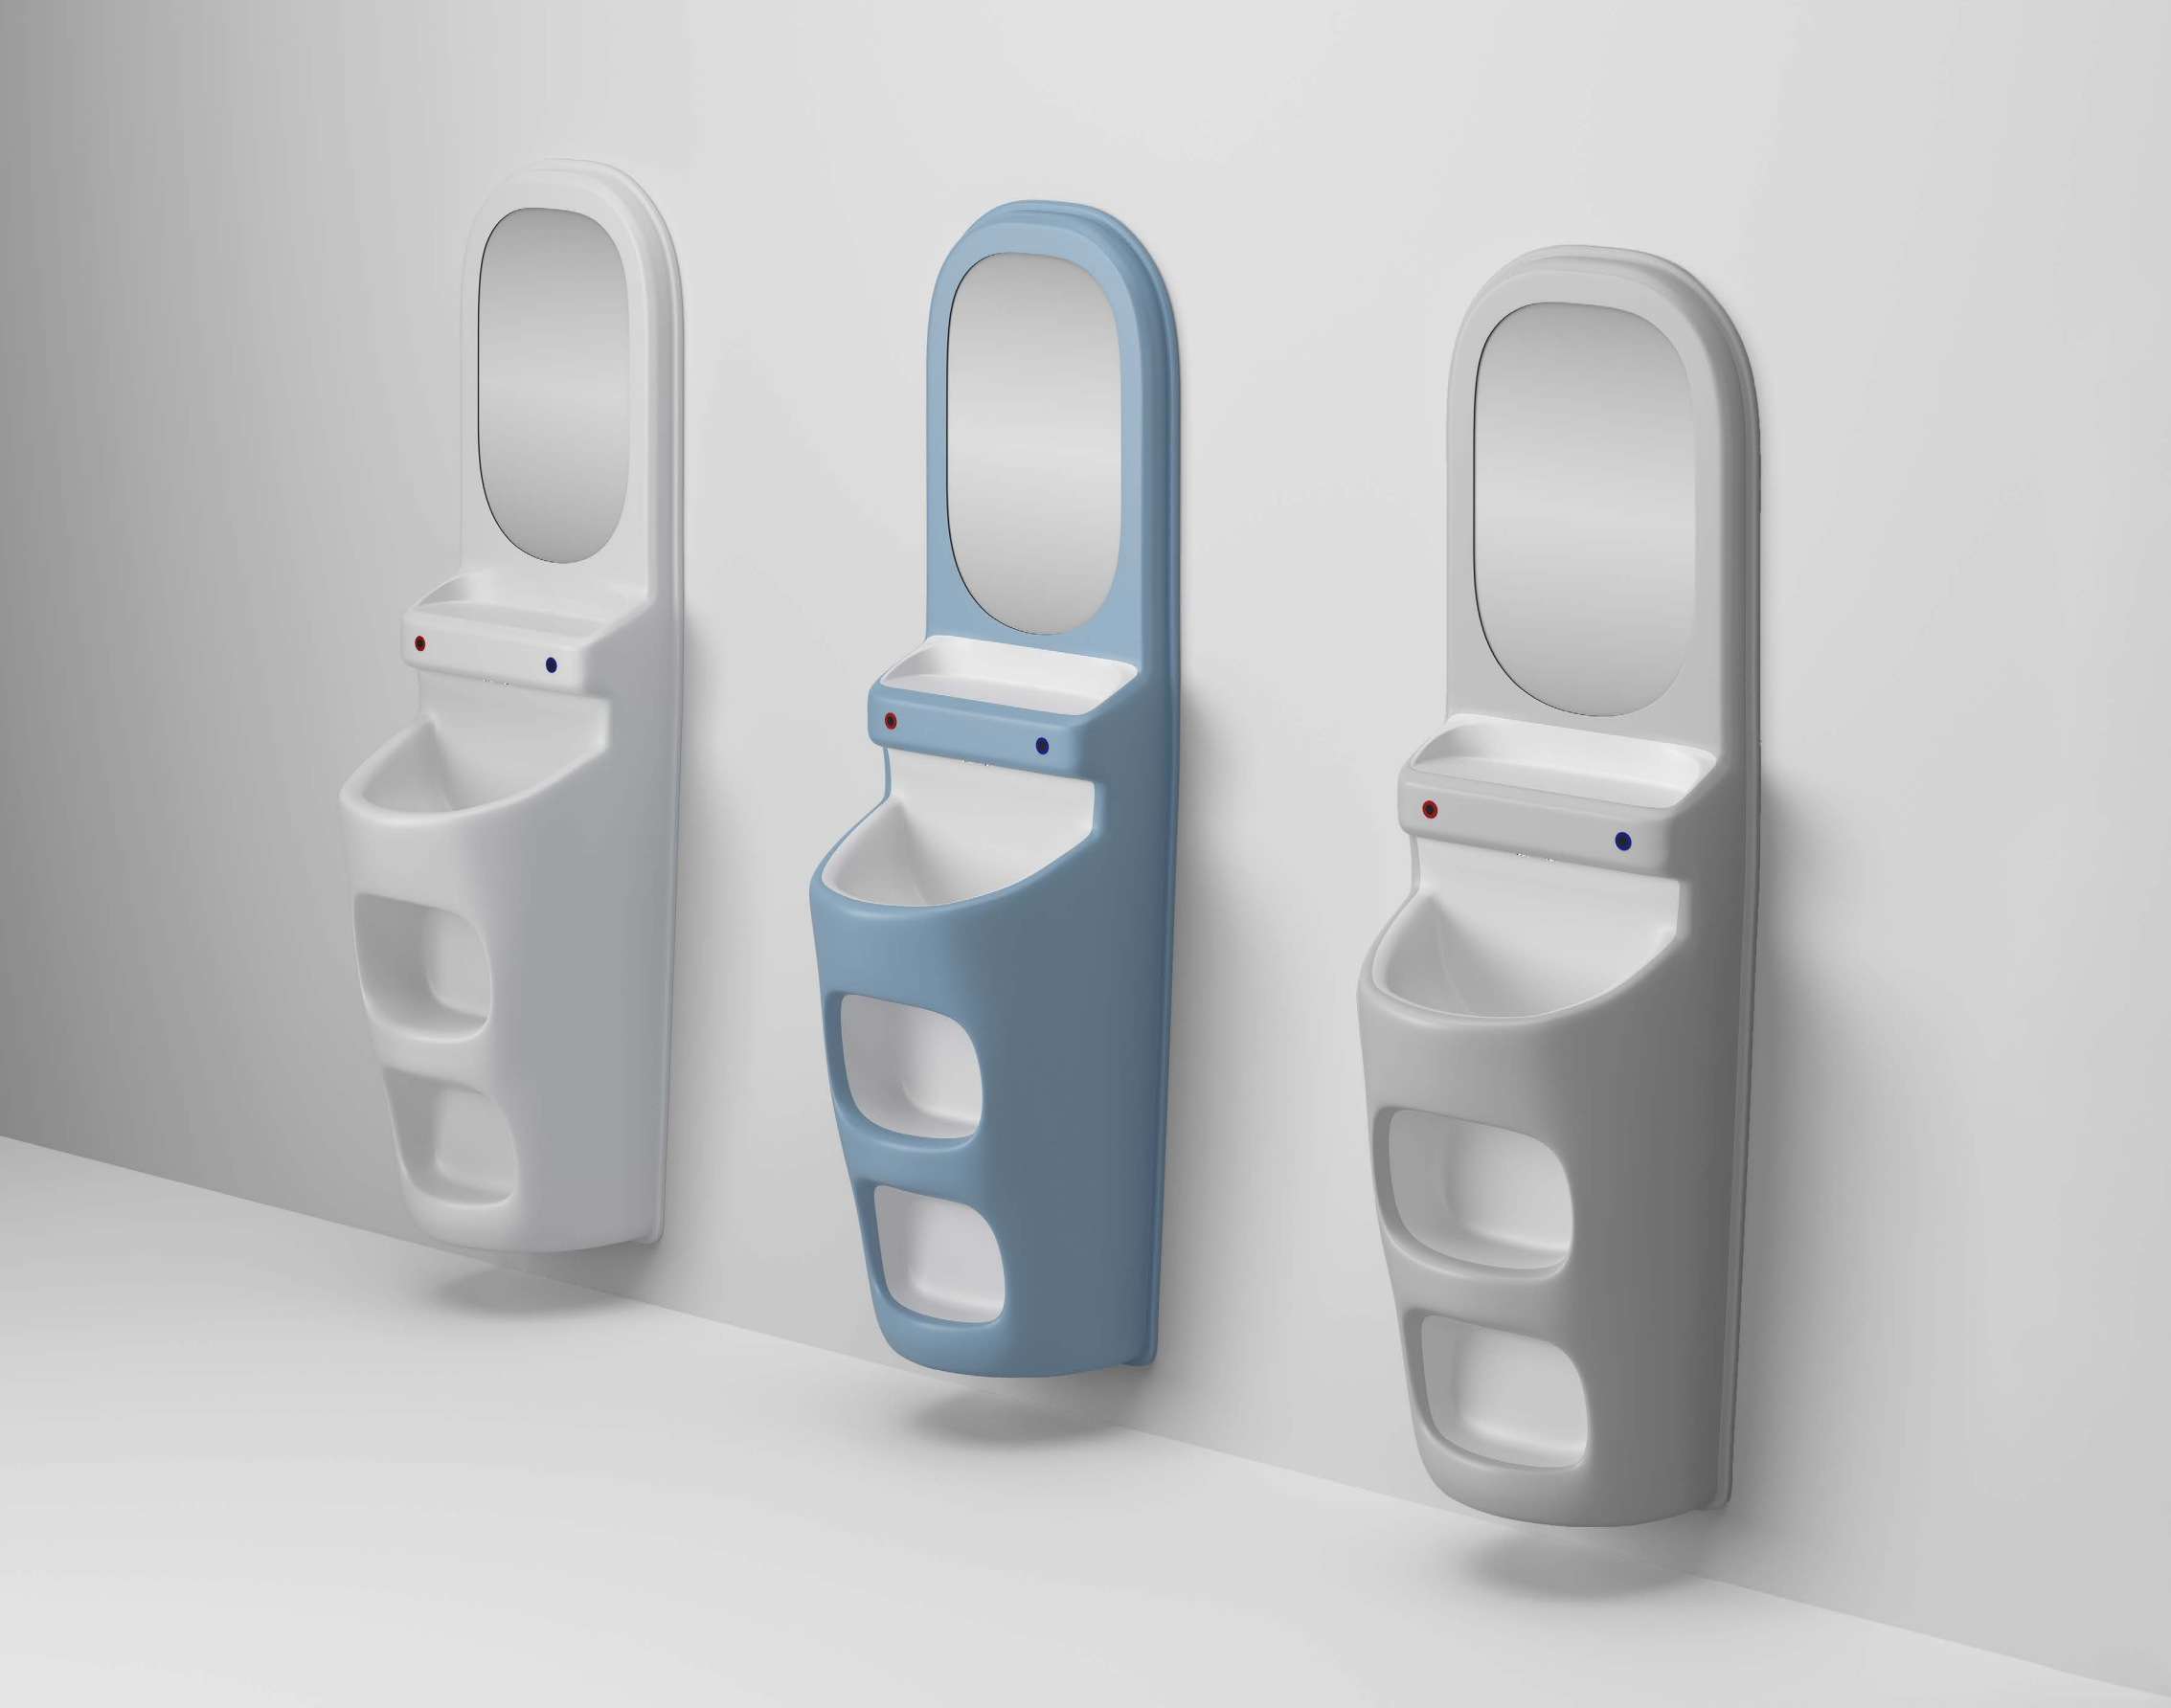

## REDUCED LIGATURE DESIGN

- Seamless design
- Sloping edges
- Radiused corners
- Hands-free taps

### ARC SYSTEM

- Includes:
- Mirror
  - Shelf
  - Tap sensors
  - Taps
  - Basin
  - Integrated IPS

Slides away from the wall

For quick and simple maintenance

### COMPONENT SYSTEM

- Mirror**  
Purchase and install
- Shelf**  
Purchase and install
- Basin & tap spout**  
Purchase and install
- Tap sensor kit**  
Purchase and install
- IPS**  
Purchase and install

KEY FEATURES	KEY FEATURES	OPTIONS
<ul style="list-style-type: none"> <li>→ Sensitive flowing design minimizes ligature risks</li> <li>→ Seamless surface has no dirt traps, offering excellent hygiene properties</li> <li>→ Hands-free tap activation</li> <li>→ Solid-surface material is extremely resistant to impact</li> </ul>	<ul style="list-style-type: none"> <li>→ Stain-resistant, easy to clean material</li> <li>→ Hidden fixtures are inaccessible to prevent tampering</li> <li>→ Shatter-resistant polycarbonate mirror for safety</li> </ul>	<p>→ Choose from Polar White, Sky Blue and Mist Gray</p> <div style="display: flex; align-items: center; gap: 10px;"> <span style="border: 1px solid black; border-radius: 50%; width: 15px; height: 15px; display: inline-block;"></span> <span style="background-color: #4a90e2; border-radius: 50%; width: 15px; height: 15px; display: inline-block;"></span> <span style="background-color: #808080; border-radius: 50%; width: 15px; height: 15px; display: inline-block;"></span> </div>