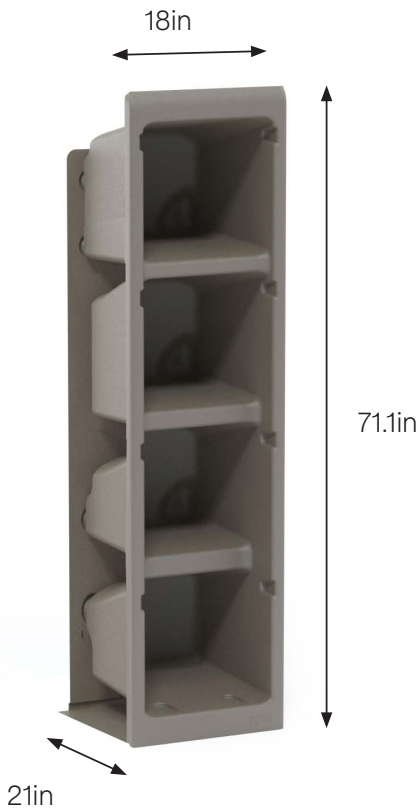

RYNO® RECESSED MODULAR

1RRYOWS
71.1H | 18W | 21D (in)
Standard weight: 41.9lb

T
E
W

800.496.9324
inquiries@pineapplecontracts.com
us.pineapplecontracts.com

Pineapple