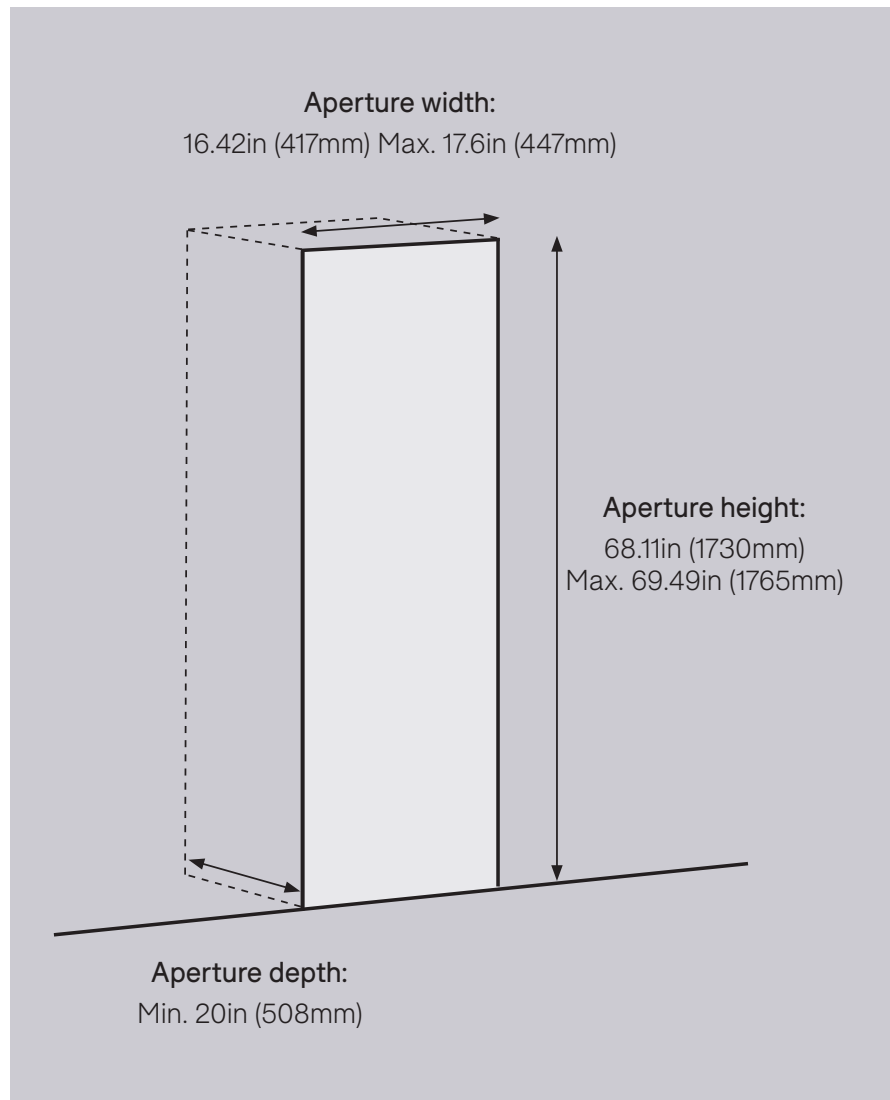

1RRYOWS
71.1H | 18W | 21D (in)
Standard weight: 41.9lb

T
E
W

800.496.9324
inquiries@pineapplecontracts.com
us.pineapplecontracts.com

Pineapple