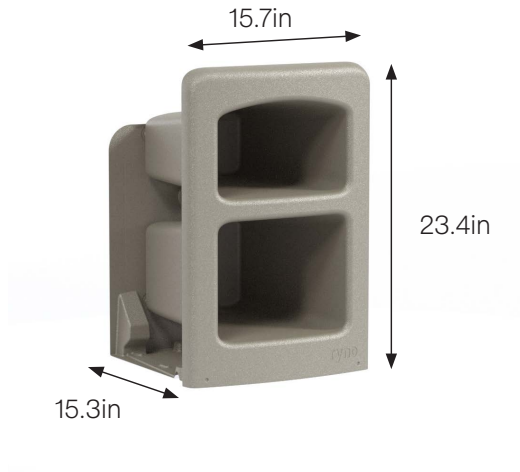

# RYNO<sup>®</sup> RECESSED BEDSIDE TABLE

1RRYOB-200  
23.4H | 15.7W | 15.3D (in)  
Standard weight: 15.4lb

Aperture width:  
12.2in (310mm)  
Max. 14.17 in (360mm)

Aperture depth:  
Min. 13.98in  
(355mm)