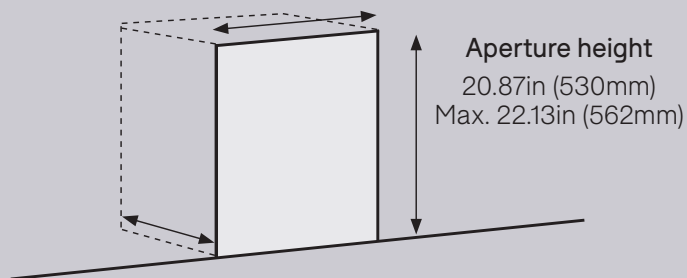

# RYNO<sup>®</sup> RECESSED BEDSIDE TABLE

1RRYOB-200  
23.4H | 15.7W | 15.3D (in)  
Standard weight: 15.4lb

Aperture width:  
12.2in (310mm)  
Max. 14.17 in (360mm)

Aperture depth:  
Min. 13.98in  
(355mm)