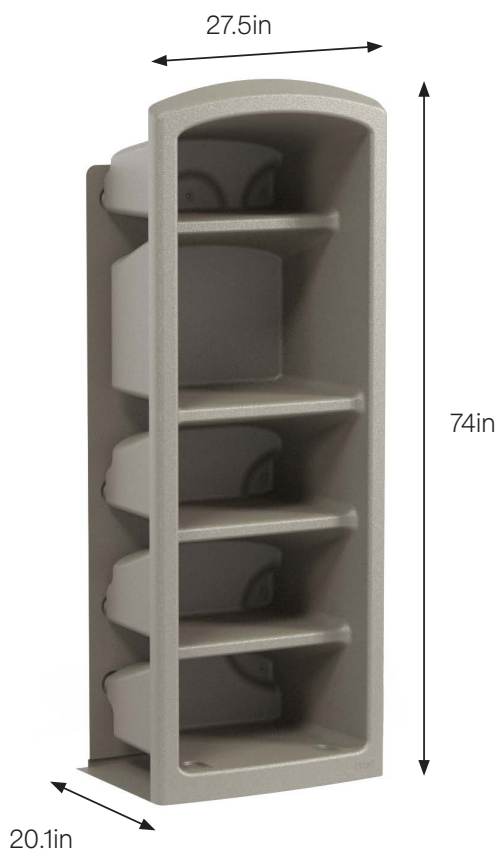

RYNO® RECESSED WARDROBE

Wardrobe (Shelved)
1RRYOW
74H | 27.5W | 20.1D (in)
Standard weight: 64lb

Wardrobe (Hanging)
1RRYOWH
74H | 27.5W | 20.1D (in)
Standard weight: 64lb

T
E
W

800.496.9324
inquiries@pineapplecontracts.com
us.pineapplecontracts.com

Pineapple