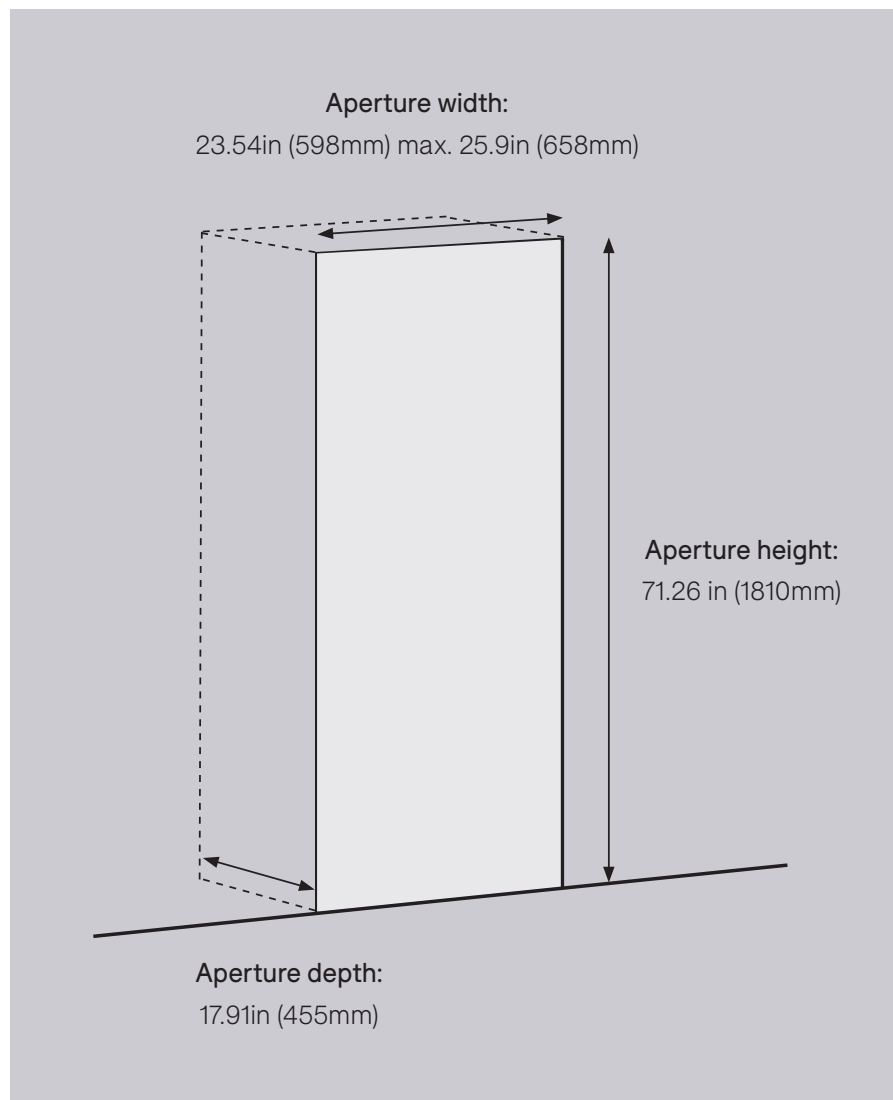

Wardrobe (Shelved)
1RRYOW
74H | 27.5W | 20.1D (in)
Standard weight: 64lb

Wardrobe (Hanging)
1RRYOWH
74H | 27.5W | 20.1D (in)
Standard weight: 64lb

T
E
W

800.496.9324
inquiries@pineapplecontracts.com
us.pineapplecontracts.com