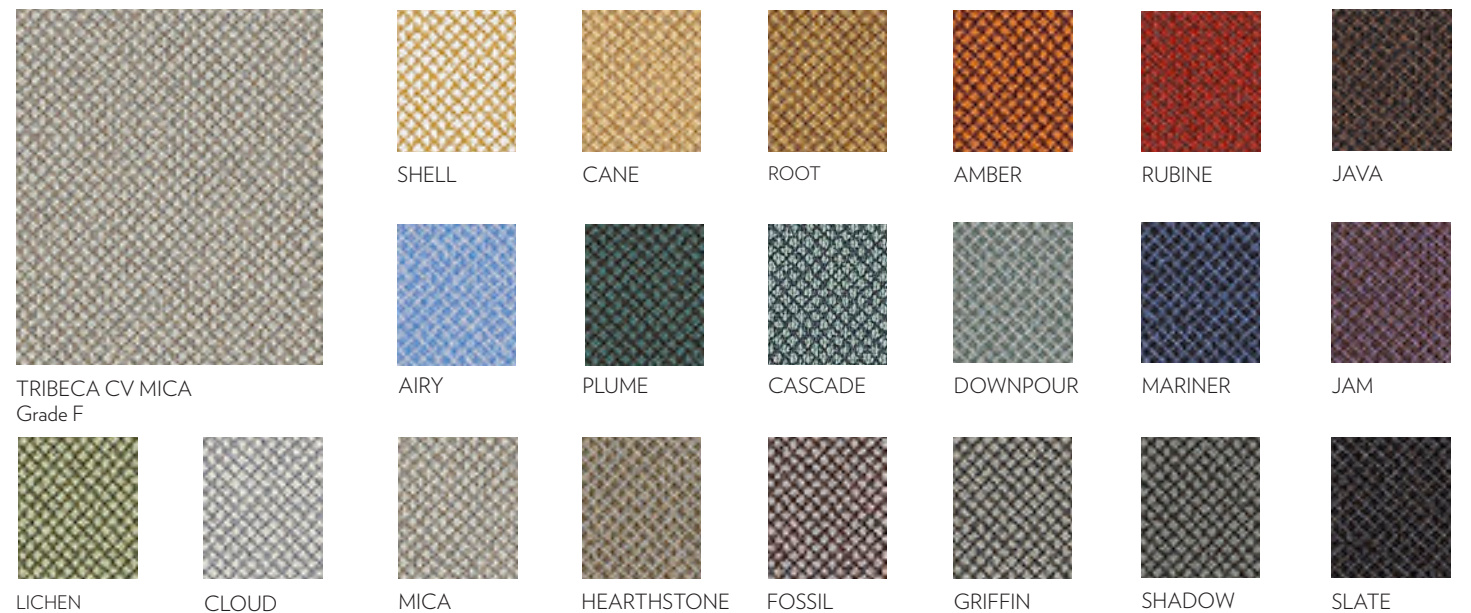

CLEAN VINYL BENEFITS

- 100% Clean Vinyl
- Phthalate free
- Prop 65 compliant
- HPD
- GREENGUARD certified
- Low-VOC CA Section 01350
- 100,000 - 1 million double rubs
- Extensive list of approved cleaners - including COVID approved cleaners