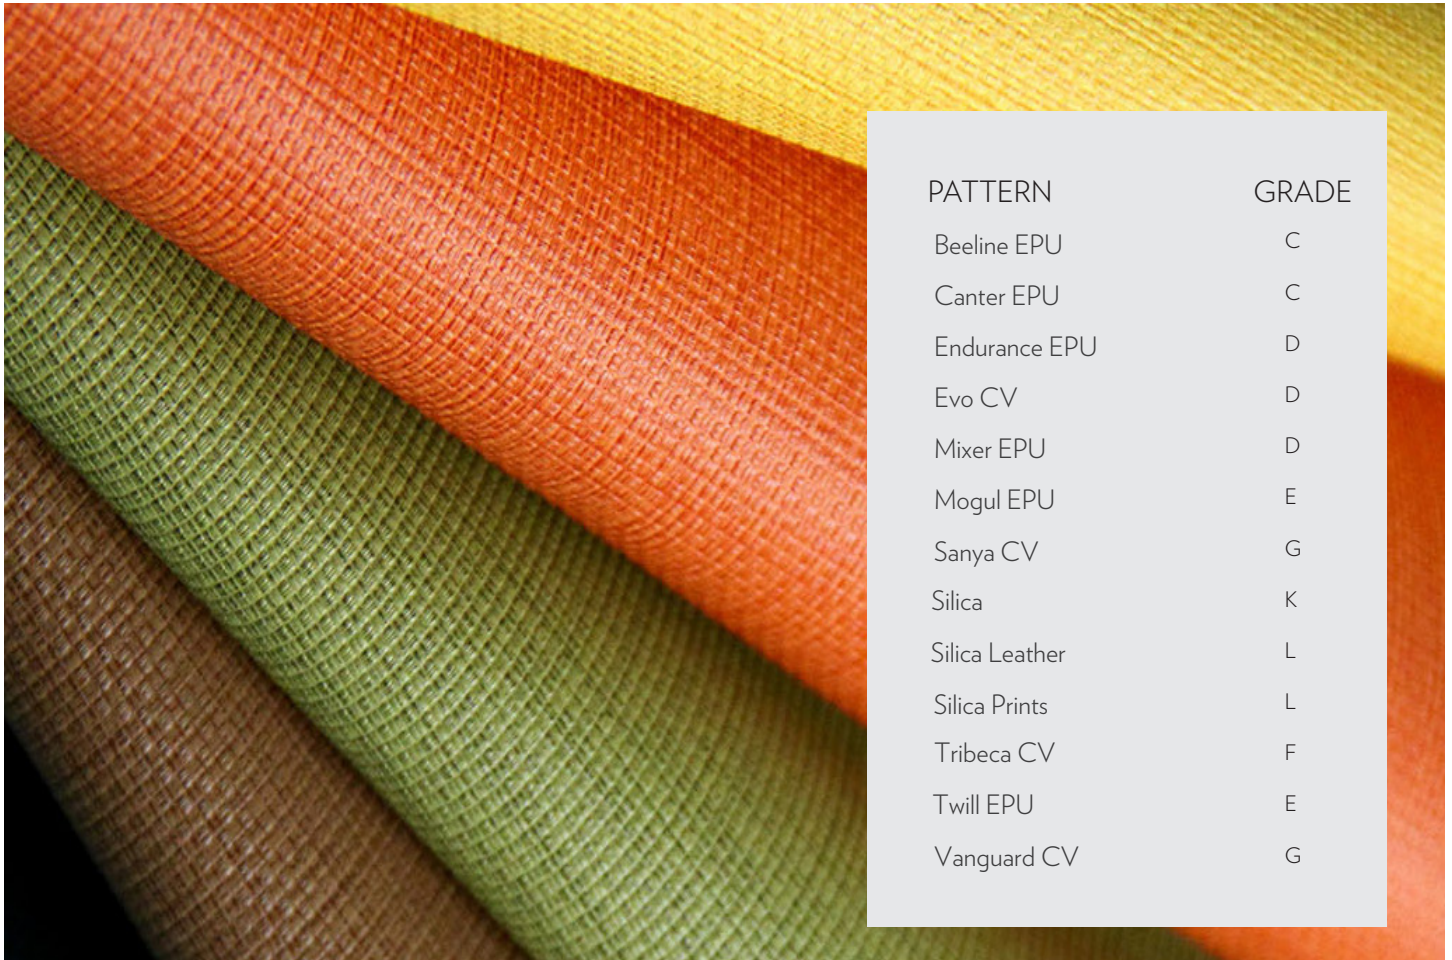

MINERAL

Sustainable Performance Coated

MOMENTUM STANDARD CARD

All Momentum fabrics are made with recycled or natural fibers. All products are GREENGUARD certified.

— To order memos for project use, visit momentumtextilesandwalls.com or contact Momentum Textiles inside sales at 800.366.6839 —