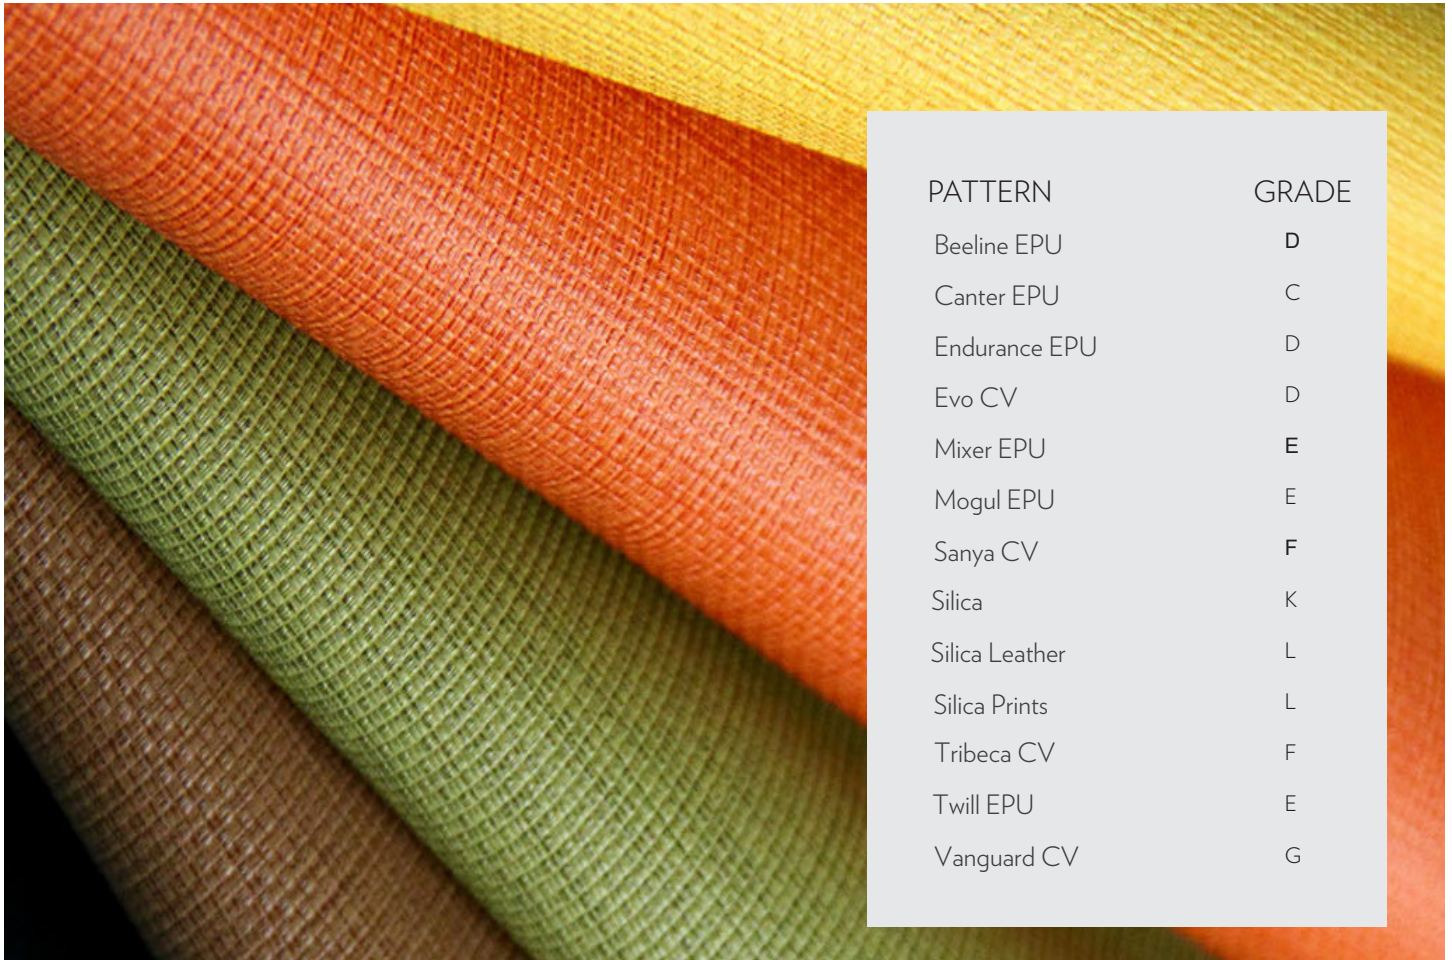

MINERAL

Sustainable Performance Coated

MOMENTUM STANDARD CARD

All Momentum fabrics are made with recycled or natural fibers. All products are GREENGUARD certified.

— To order memos for project use, visit momentumtextilesandwalls.com or contact Momentum Textiles inside sales at 800.366.6839 —