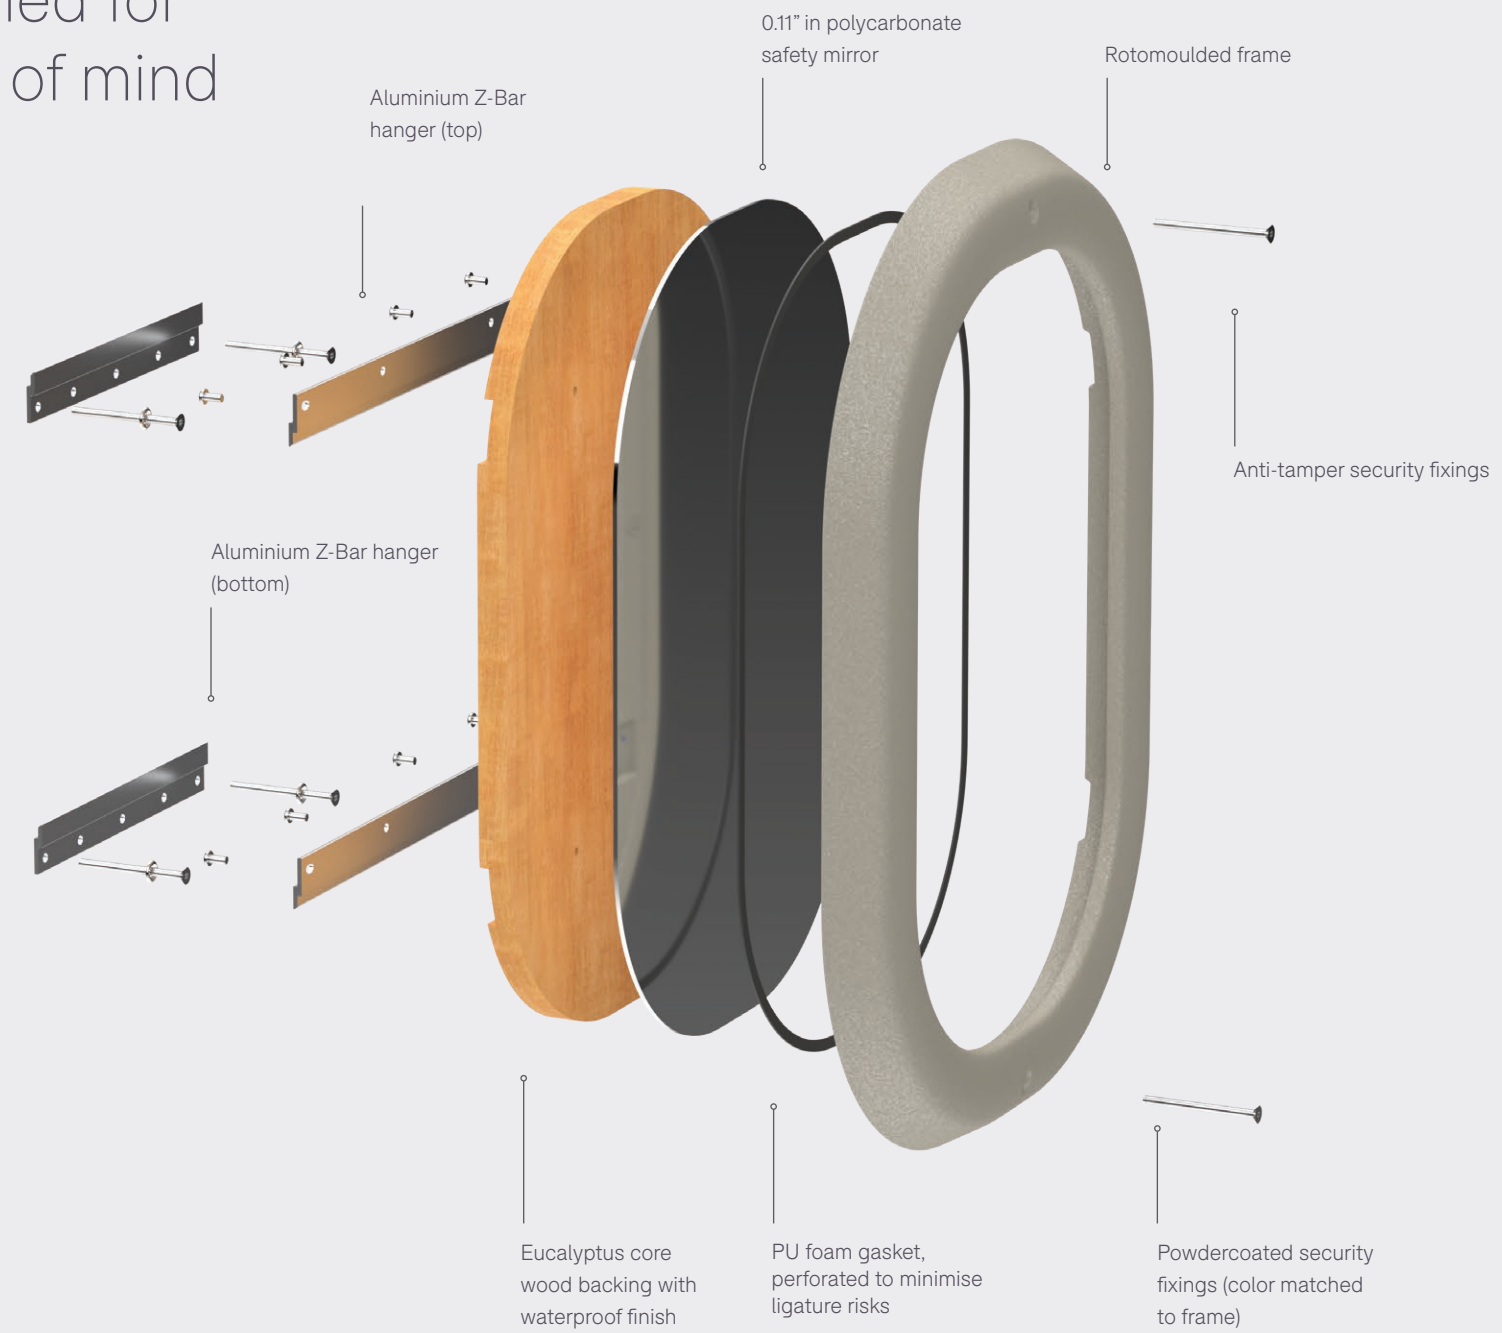

Designed for
peace of mind