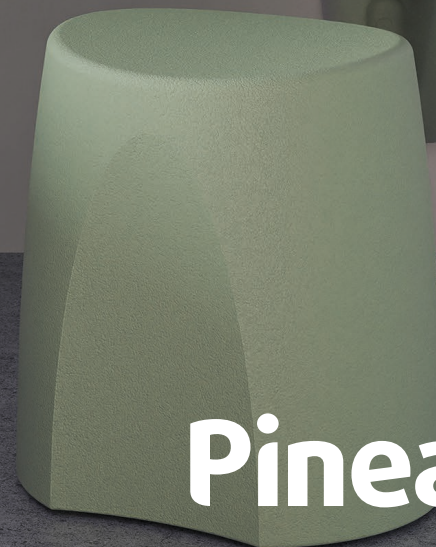

RYNO®

Wall

Mirror

Pineapple

RYNO® WALL MIRROR

Ryno mirror in Moonwalk Grey
 1RYK-100-MG
 25.7" H | 18.6" W | 1.7" D
 Weight: 9.3 lbs

Ryno mirror in Cool Green
 1RYK-100-CG
 652H | 472W | 42D (mm)
 Weight: 4.2kg

Lifetime guarantee (*frame only)	Water resistant
Fire retardant	100% LDPE frame
Not suitable for outdoor use	Security fixings supplied

KEY FEATURES	OPTIONS	
→ Reduced-ligature design	→ Available in 2 Ryno colors; Moonwalk Grey and Cool Green	
→ Wall mounted with secure wall fixings		
→ Can be installed in portrait or landscape orientation		
→ Hygienic wipe-clean surface		
→ 0.11" in thick Polycarbonate mirror - Replaceable if damaged		
→ Suitable for washrooms; not recommended for use inside shower cubicles or direct water flow areas.		